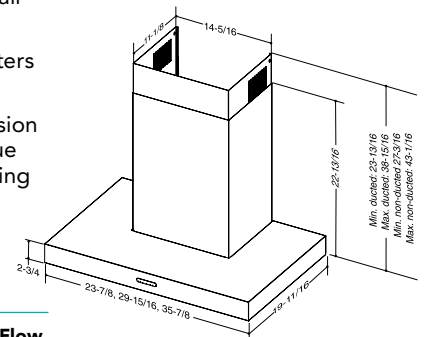

-  **STAINLESS**
EW4324SS
EW4330SS
EW4336SS
-  **BLACK STAINLESS**
EW4330BLS
EW4336BLS

- Quiet 400 CFM blower operates at a best in class 6.5 sones on high and 1.5 sones at normal speed. HVI certified.
- Bright 2-level LED module (included).
- Tap-touch, three-speed capacitive control features a smooth, easy-to-clean surface.
- Dishwasher-safe deluxe filters feature quick-release latch for easy removal.
- Reduce airflow to 300 CFM with optional air flow reducer—ARP64
- Optional non-duct recirculation kit and filters available.
- Ducted/non-ducted telescopic flue extension accommodates 8' to 9' ceiling heights. Flue extensions available to accommodate ceiling heights from 9' to 10'.