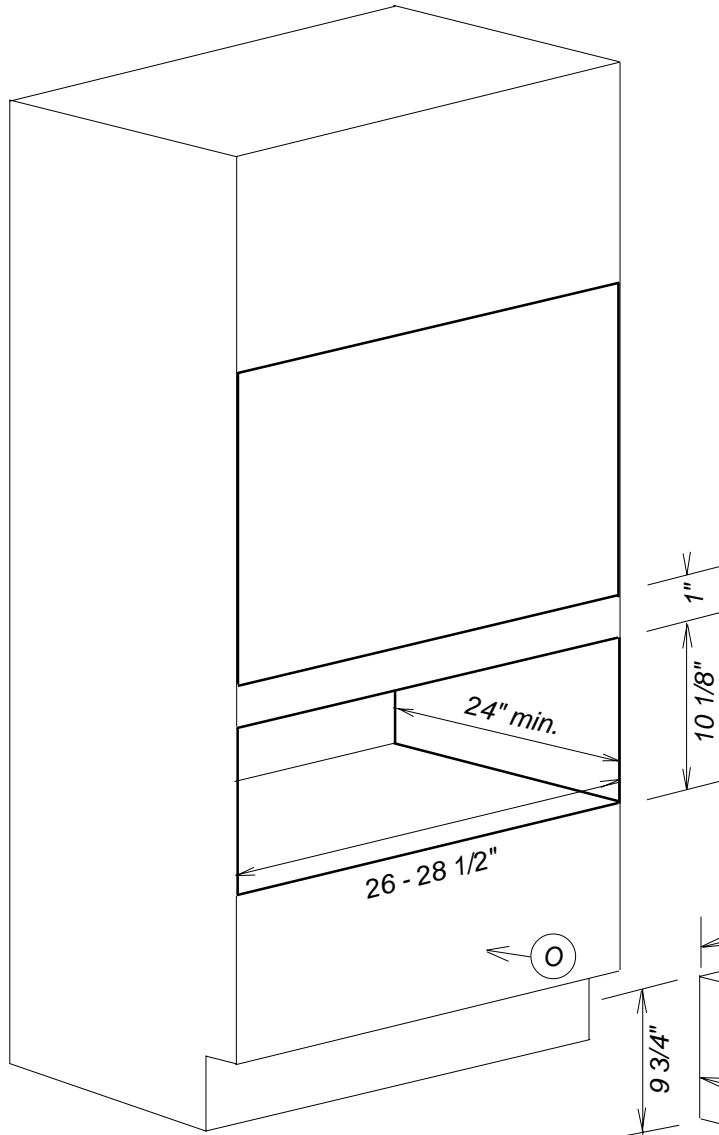

Product and Cutout Dimensions

70cm Warming Drawers

ESW4710 / ESW4720

Location Codes
E - 5 foot - 120 Volt - 15 Amp 3-wire molded plug connects left upper rear.
O - Standard NEMA 5-15 outlet. Location must be accessible.
Notes
<ul style="list-style-type: none"> All installations must be done in accordance with local codes.

NOTE: Drawing is not to scale.
SPECIFICATION SHEETS 010905

Product and Cutout Dimensions

70cm Warming Drawers

ESW4700 FB

Location Codes
E - 5 foot - 120 Volt - 15 Amp 3-wire molded plug connects left upper rear.
O - Standard NEMA 5-15 outlet. Location must be accessible.
Notes
• All installations must be done in accordance with local codes.

NOTE: Drawing is not to scale.
SPECIFICATION SHEETS 010905