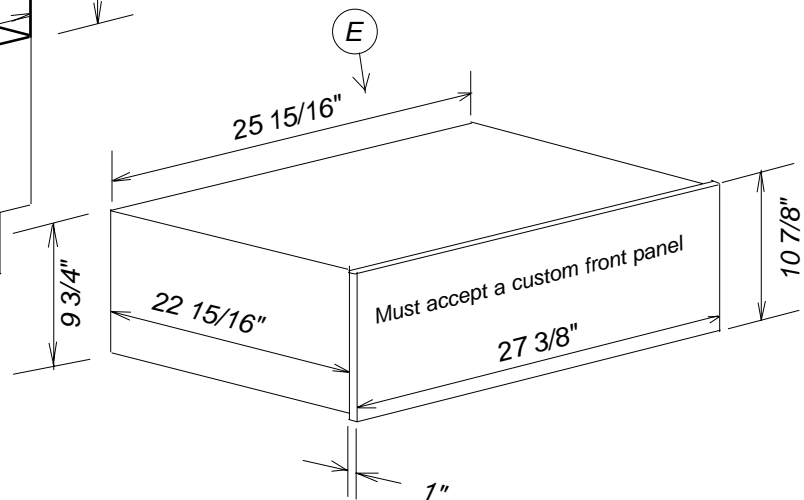

Product and Cutout Dimensions

70cm Warming Drawers

ESW4710 / ESW4720

Location Codes
E - 5 foot - 120 Volt - 15 Amp 3-wire molded plug connects left upper rear.
O - Standard NEMA 5-15 outlet. Location must be accessible.
Notes
<ul style="list-style-type: none"> All installations must be done in accordance with local codes.

NOTE: Drawing is not to scale.
SPECIFICATION SHEETS 010905

Product and Cutout Dimensions

70cm Warming Drawers

ESW4700 FB

Location Codes
E - 5 foot - 120 Volt - 15 Amp 3-wire molded plug connects left upper rear.
O - Standard NEMA 5-15 outlet. Location must be accessible.
Notes
• All installations must be done in accordance with local codes.

NOTE: Drawing is not to scale.
SPECIFICATION SHEETS 010905