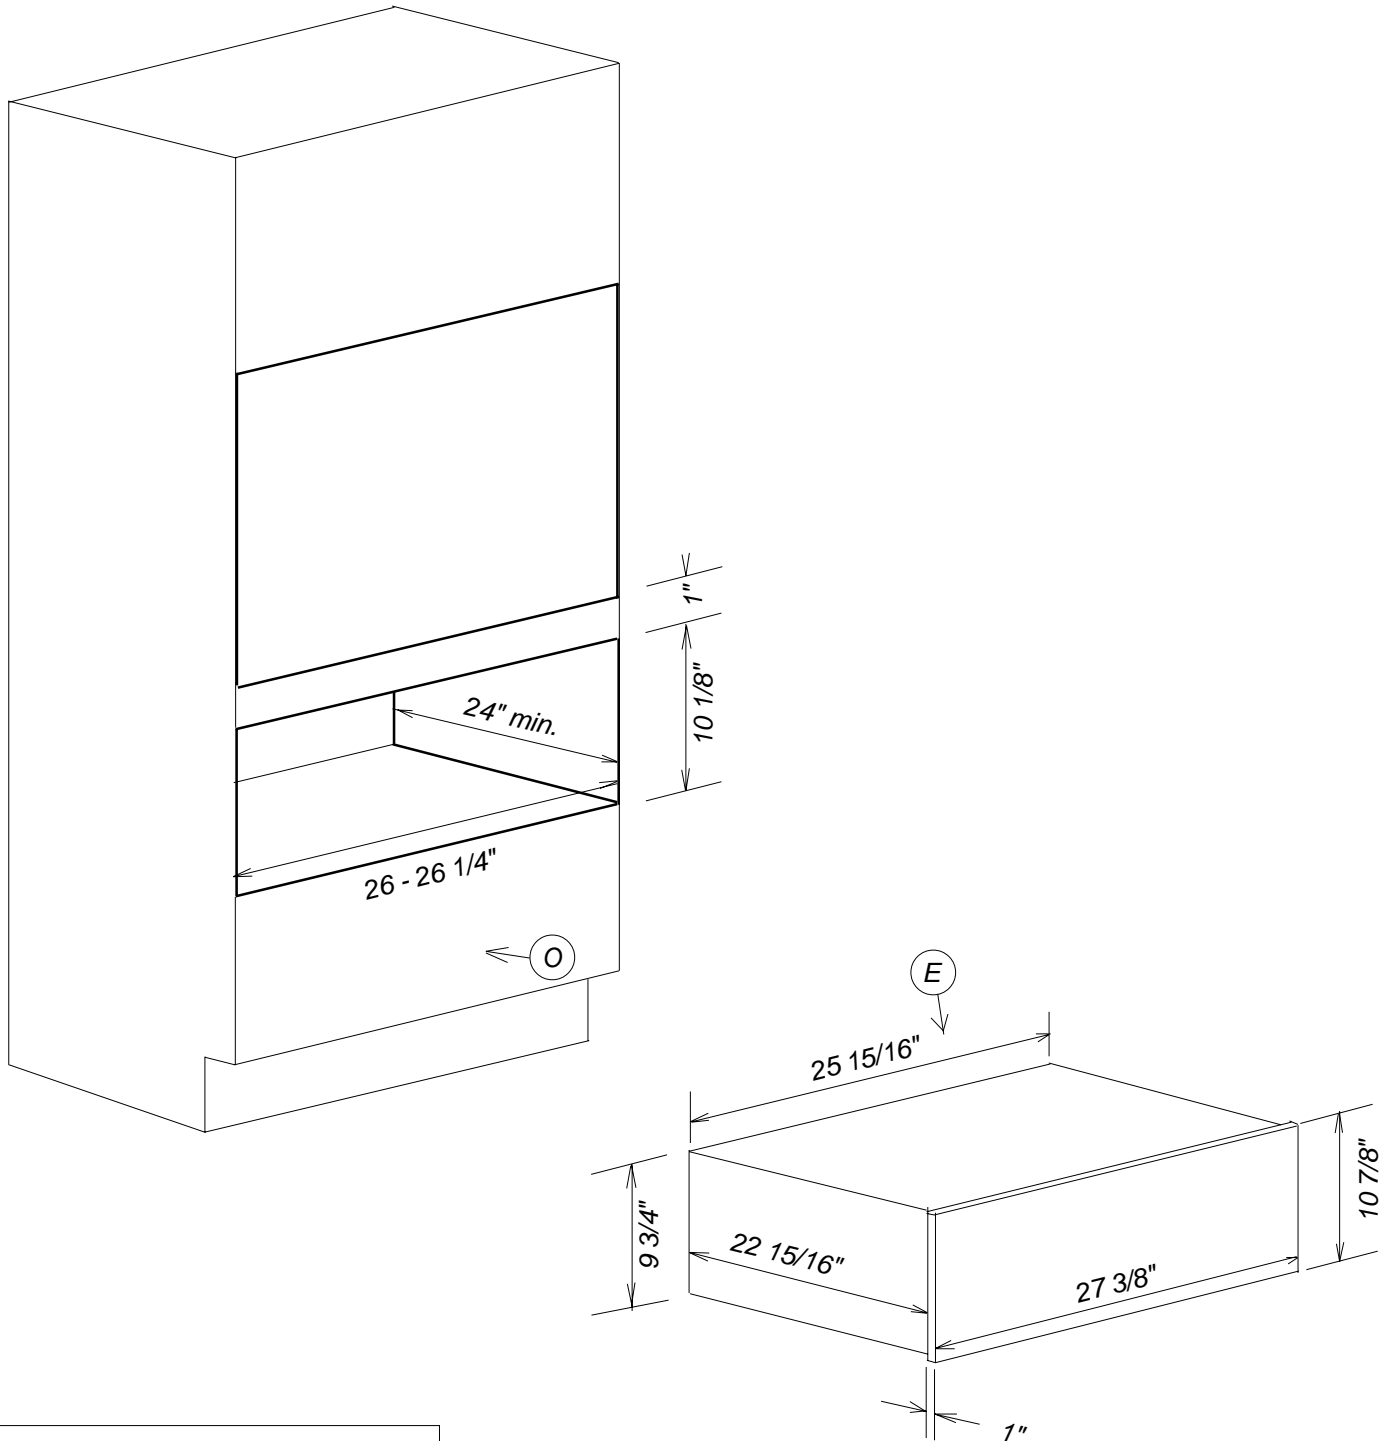

Product and Cutout Dimensions

70cm Warming Drawers

ESW4710 / ESW4720

Location Codes
E - 5 foot - 120 Volt - 15 Amp 3-wire molded plug connects left upper rear.
O - Standard NEMA 5-15 outlet. Location must be accessible.
Notes
<ul style="list-style-type: none"> All installations must be done in accordance with local codes.

NOTE: Drawing is not to scale.
SPECIFICATION SHEETS 010905

Product and Cutout Dimensions

70cm Warming Drawers

ESW4700 FB

Location Codes
E - 5 foot - 120 Volt - 15 Amp 3-wire molded plug connects left upper rear.
O - Standard NEMA 5-15 outlet. Location must be accessible.
Notes
• All installations must be done in accordance with local codes.

NOTE: Drawing is not to scale.
SPECIFICATION SHEETS 010905