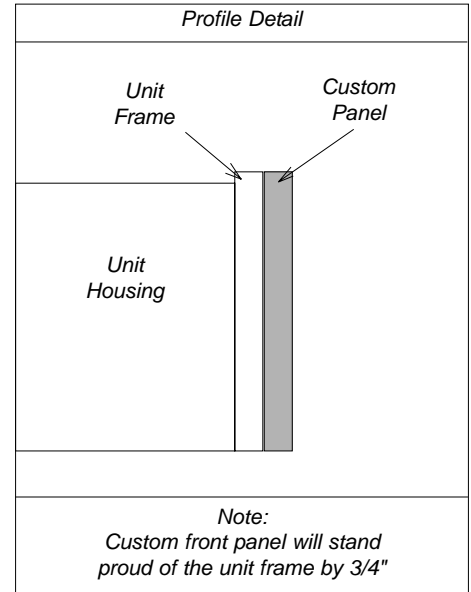

Product and Cutout Dimensions

70cm Warming Drawers

ESW4710 / ESW4720

Location Codes
E - 5 foot - 120 Volt - 15 Amp 3-wire molded plug connects left upper rear.
O - Standard NEMA 5-15 outlet. Location must be accessible.
Notes
<ul style="list-style-type: none"> All installations must be done in accordance with local codes.

NOTE: Drawing is not to scale.
SPECIFICATION SHEETS 010905

Product and Cutout Dimensions

70cm Warming Drawers

ESW4700 FB

Location Codes
E - 5 foot - 120 Volt - 15 Amp 3-wire molded plug connects left upper rear.
O - Standard NEMA 5-15 outlet. Location must be accessible.
Notes
• All installations must be done in accordance with local codes.

NOTE: Drawing is not to scale.
SPECIFICATION SHEETS 010905