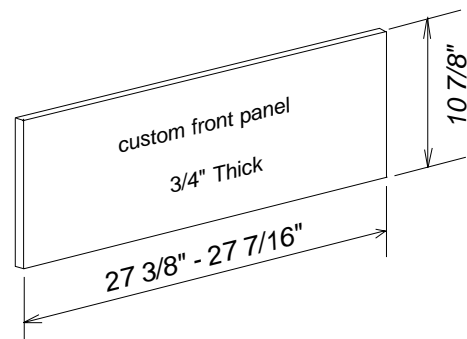

Product and Cutout Dimensions

70cm Warming Drawers

ESW4710 / ESW4720

Location Codes
E - 5 foot - 120 Volt - 15 Amp 3-wire molded plug connects left upper rear.
O - Standard NEMA 5-15 outlet. Location must be accessible.
Notes
<ul style="list-style-type: none"> All installations must be done in accordance with local codes.

NOTE: Drawing is not to scale.
SPECIFICATION SHEETS 010905

Product and Cutout Dimensions

70cm Warming Drawers

ESW4700 FB

Location Codes
E - 5 foot - 120 Volt - 15 Amp 3-wire molded plug connects left upper rear.
O - Standard NEMA 5-15 outlet. Location must be accessible.
Notes
• All installations must be done in accordance with local codes.

NOTE: Drawing is not to scale.
SPECIFICATION SHEETS 010905