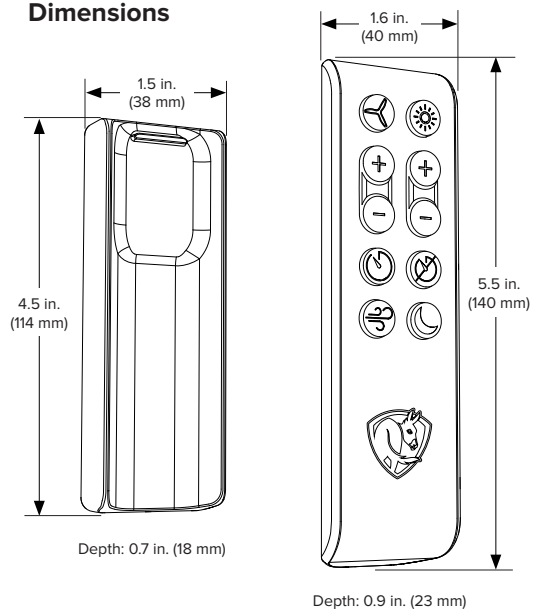

Dimensions

USA
BIGASSFANS.COM
855-694-2458

CANADA
BIGASSFANS.COM
844-924-4277

AUSTRALIA
BIGASSFANS.COM/AU
1300 244 277

SINGAPORE
BIGASSFANS.COM/SG
+65 6709 8500