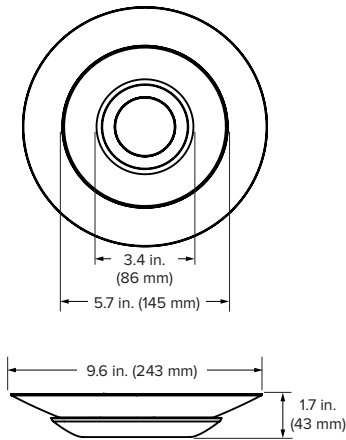

TECHNICAL SPECIFICATIONS

OPERATING VOLTAGE	OPERATING CURRENT	NOMINAL INPUT POWER	OPERATING TEMPERATURE	NOMINAL LUMEN OUTPUT	COLOR RENDERING INDEX (CRI)	CORRESPONDING COLOR TEMPERATURE (CCT)	DIMMING RANGE
12/24 VDC	1.5 A_{dc} (100% PWM)	16.3 W	32° to 104 °F (0° to 40 °C)	1,280 lm	82	2700 K	3–100% (16 settings)

¹SenseME technology and the Haiku mobile app are supported by Android™ and iOS®. SenseME technology is only available on Haiku Indoor.