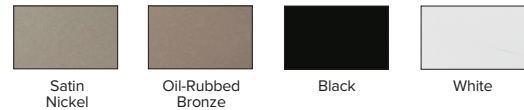

Accessory:

Haiku Light Kit

TECHNICAL SPECIFICATIONS

The Haiku Light Kit features LEDs that are 80% more efficient than regular incandescent bulbs and last for 50,000 operating hours, three times longer than fluorescent.

BRIGHTER, SMARTER AND BUILT TO LAST

- **Controls** — On/Off and digital dimmer. Adjust settings using the remote control, Haiku mobile app¹ or Amazon Alexa-enabled devices¹.
- **Light Settings** — Choose between 16 discrete brightness settings.
- **Certifications** — Damp rated for indoor or covered outdoor use. Not suitable for salt air environments.
- **Lens Color** — Diffused clear and smoky lenses included.
- **Finishes** — Light kit finish matches selected fan hardware finish.
- **SenseME® Technology¹** — Set the light's schedule, enable its motion sensor, and adjust other settings using the Haiku mobile app.

Finishes

TECHNICAL SPECIFICATIONS

OPERATING VOLTAGE	OPERATING CURRENT	NOMINAL INPUT POWER	OPERATING TEMPERATURE	NOMINAL LUMEN OUTPUT	COLOR RENDERING INDEX (CRI)	CORRESPONDING COLOR TEMPERATURE (CCT)	DIMMING RANGE
12/24 VDC	1.5 A_{dc} (100% PWM)	16.3 W	32° to 104 °F (0° to 40 °C)	1,280 lm	82	2700 K	3–100% (16 settings)

¹SenseME technology and the Haiku mobile app are supported by Android™ and iOS®. SenseME technology is only available on Haiku Indoor.

The Haiku Fan Light Kit adds 0.5 in. (12.7 mm) to the total fan height. See the Haiku fan spec sheet for exact fan heights, which depend on the fan's mount, diameter, and other factors.

Lead times may vary.
Specifications subject to change without notice.

USA
BIGASSFANS.COM
855-694-2458

CANADA
BIGASSFANS.COM
844-924-4277

AUSTRALIA
BIGASSFANS.COM/AU
1300 244 277

SINGAPORE
BIGASSFANS.COM/SG
+65 6709 8500