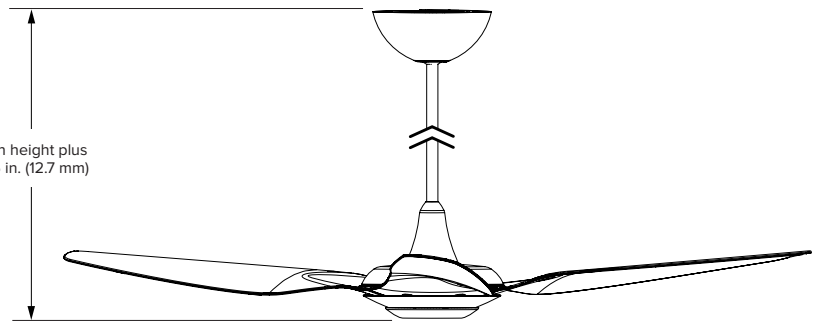

TECHNICAL SPECIFICATIONS

OPERATING VOLTAGE	OPERATING CURRENT	NOMINAL INPUT POWER	OPERATING TEMPERATURE	NOMINAL LUMEN OUTPUT	COLOR RENDERING INDEX (CRI)	CORRESPONDING COLOR TEMPERATURE (CCT)	DIMMING RANGE
12/24 VDC	1.5 A_{dc} (100% PWM)	16.3 W	32° to 104 °F (0° to 40 °C)	1,280 lm	82	2700 K	3–100% (16 settings)

¹SenseME technology and the Haiku mobile app are supported by Android™ and iOS®. SenseME technology is only available on Haiku Indoor.