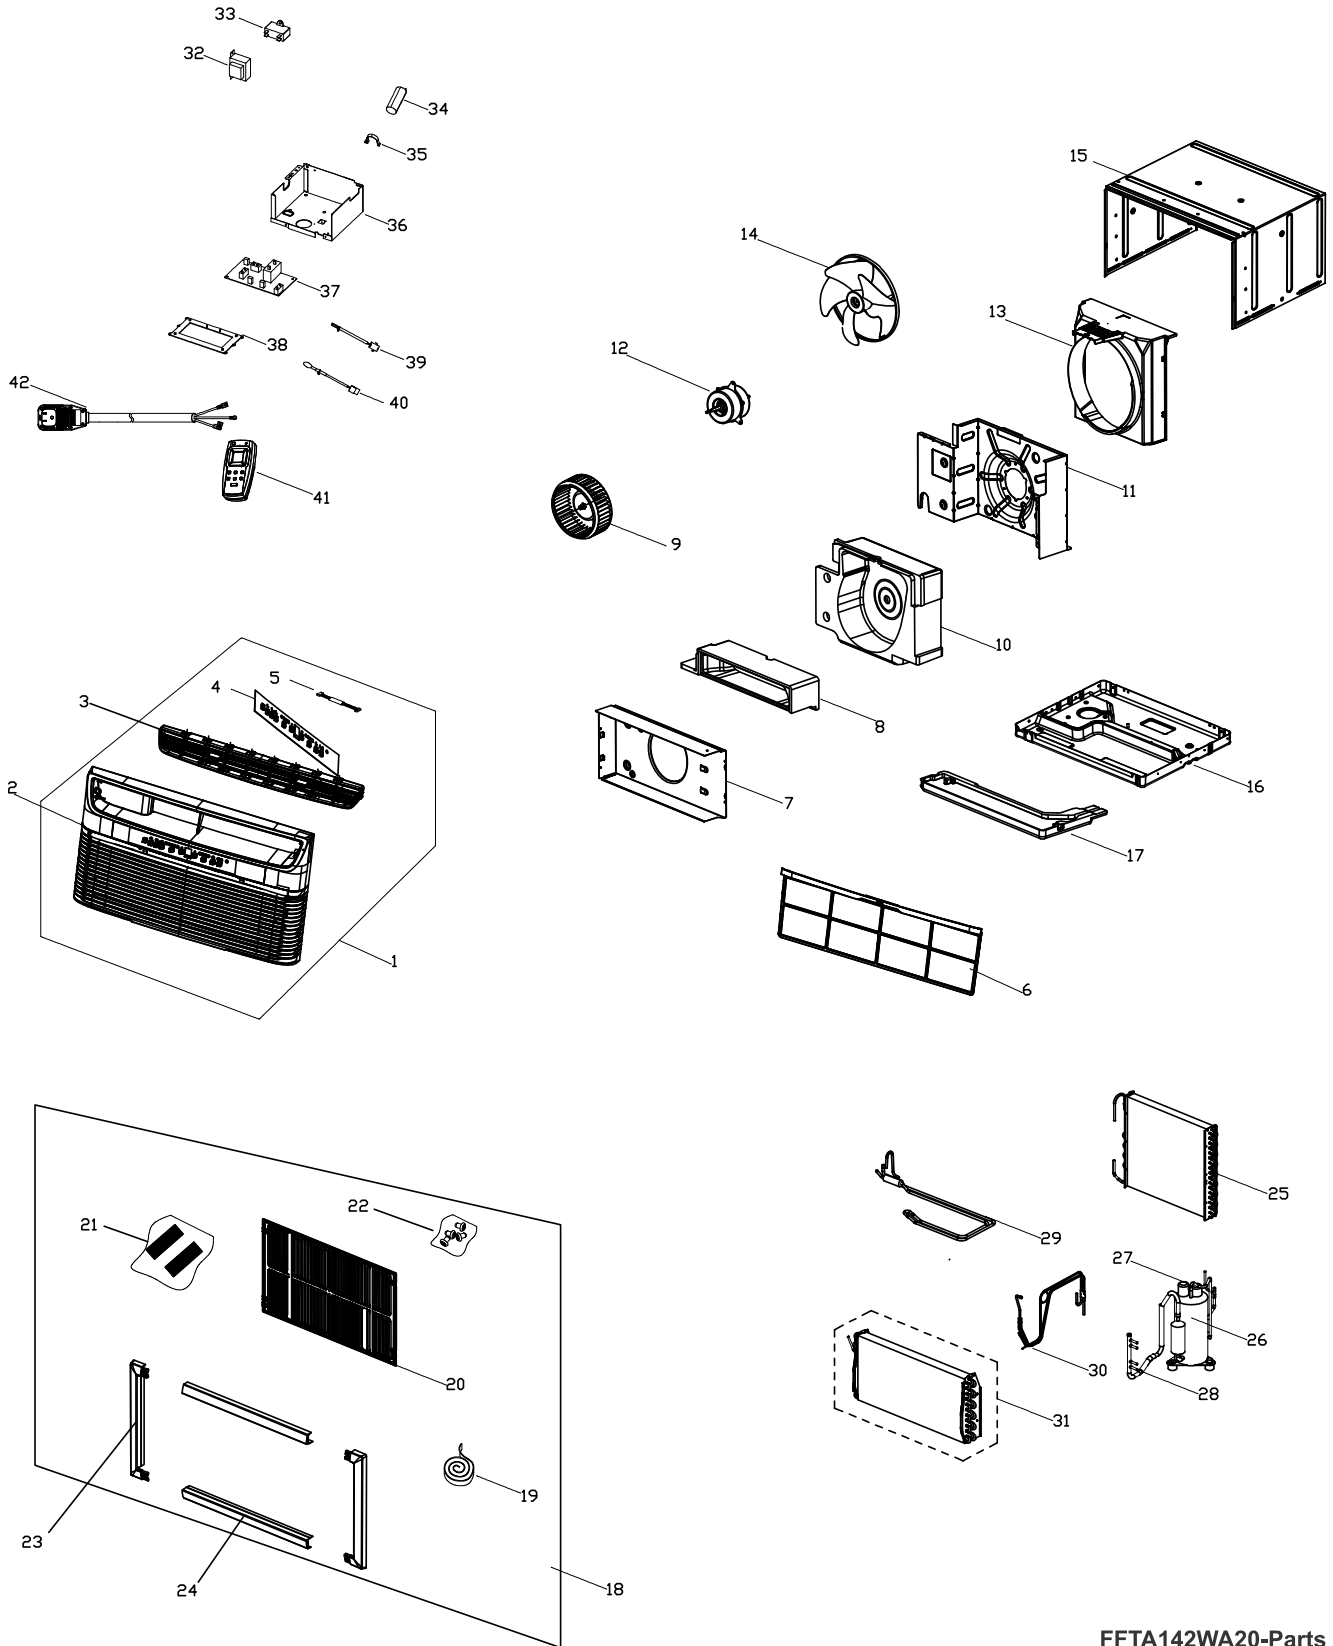

RECOMMENDED SPARE PARTS

FFTA142WA20-Parts

RECOMMENDED SPARE PARTS

POS. NO	PART NO.	DESCRIPTION
1	5304521211	Panel-front
2	5304521199	Panel-front
3	5304521200	Louvres
4 #	5304521097	Display
5 #	5304521096	Wire
6	5304521201	Filter-air
7	5304504864	Box, installation, heater
8	5304521212	Duct-air
9 #	5304521213	Wheel-blower
10	5304521214	Duct-air
11	5304521215	Housing
12 #	5304504186	Motor, fan
13	5304521216	Shroud-condenser
14	5304521217	Blade-fan
15	5304521218	Housing
16	5304521219	Shell
17	5304521220	Tray-drip
18	5304521202	Kit
19	5304521203	Seal
20	5304521204	Grill
21 #	5304521205	BOARD-WORK
22	5304521206	Screw, Includes Bolts
23	5304521207	Trim
24	5304521208	Trim
25 #	5304521221	CONDENSER-AIR COOL, REC.
26 #	5304512462	Compressor, w/supreesor
28 #	5304504871	Tube, discharge
29 #	5304504872	Tube, condensate evap, drain pan
30 #	5304521222	Tube
31 #	5304521223	Evaporator
32 #	5304512376	Transformer
33 #	5304512463	Capacitor, Fan Motor Cap
34 #	5304512431	Capacitor, compressor, Fan Cap
35	5304512422	Clamp, capacitor
36	5304517040	Box
37 #	5304521224	BOARD-WORK
38 #	5304512372	Holder, mounting plate, control
39 #	5304521225	Sensor
40 #	5304521129	Sensor
41 #	5304520833	CONTROL-REMOTE
42 #	5304512370	Power Cord, electric servic