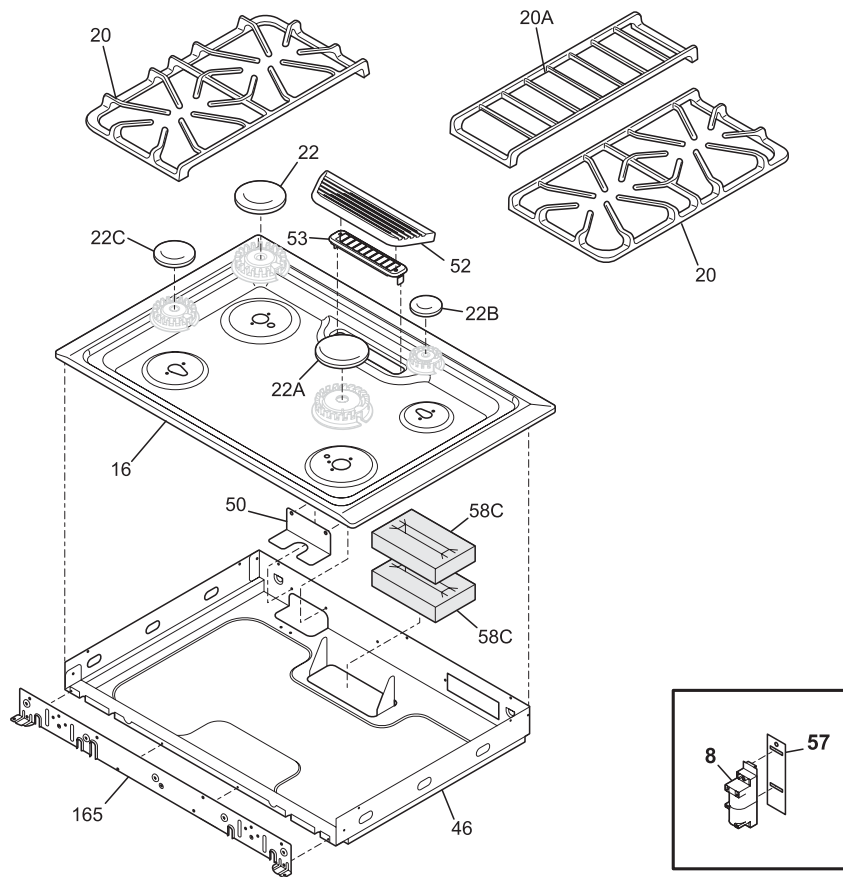

TOP

LA20CT0071

TOP

POS. NO	PART NO.	DESCRIPTION
1	318304401	Drawer, body assembly
1A	318300000	Panel, warmer drawer, side, (2)
2	318303901	Panel, drawer, black, inner
4	318298811	Panel, drawer, stainless, front
8 #	316135701	Module, spark
13	318259507	Glide, warmer, inner RH
13A	318259506	Glide, warmer, inner LH
16	318287523	Cook Top Assy, glass, black
20 #	316424203	Grate, black, (2)
20A	318221724	Grate, black, center
22	316219905	Cap, 14K burner, black
22A	316271904	Cap, 16/17K burner, black
22B	316206604	Cap, 5K burner, black
22C	316213505	Cap, 9.5K burner, black, (2)
29	318147430	Bumper, (2)
39	316246100	Handle, door/drawer, stainless
46	318291400	Box, burner
50	318328500	Cover, burner box
52	318291102	Cover, flue, black, outer
53	318308303	Cover, flue, black
57	318295611	Panel, service
58C	318285097	Insulation, flue
60	5303308458	Screw, 10-24, (4)
81 #	318255300	Element, warmer drawer
82	318304500	Bracket, element, warmer drawer
84 #	318005108	Thermostat
85	318345600	Rack, warmer drawer
87	318300100	Panel, warmer drawer, lower
124	316105501	Glide, outer/RH & LH, (2)
165	318227504	Plate, mounting
*	318199748	Wiring Harness, drawer
*	5303325171	Washer, plastic
*	08016432	Screw, truss head, 8-18 x 0.375
*	5303211311	Screw, 8 x 0.500
*	5303300265	Screw, 8-18 X 1/2, (2)
*	5303311333	Screw, 8-32 x 3/8