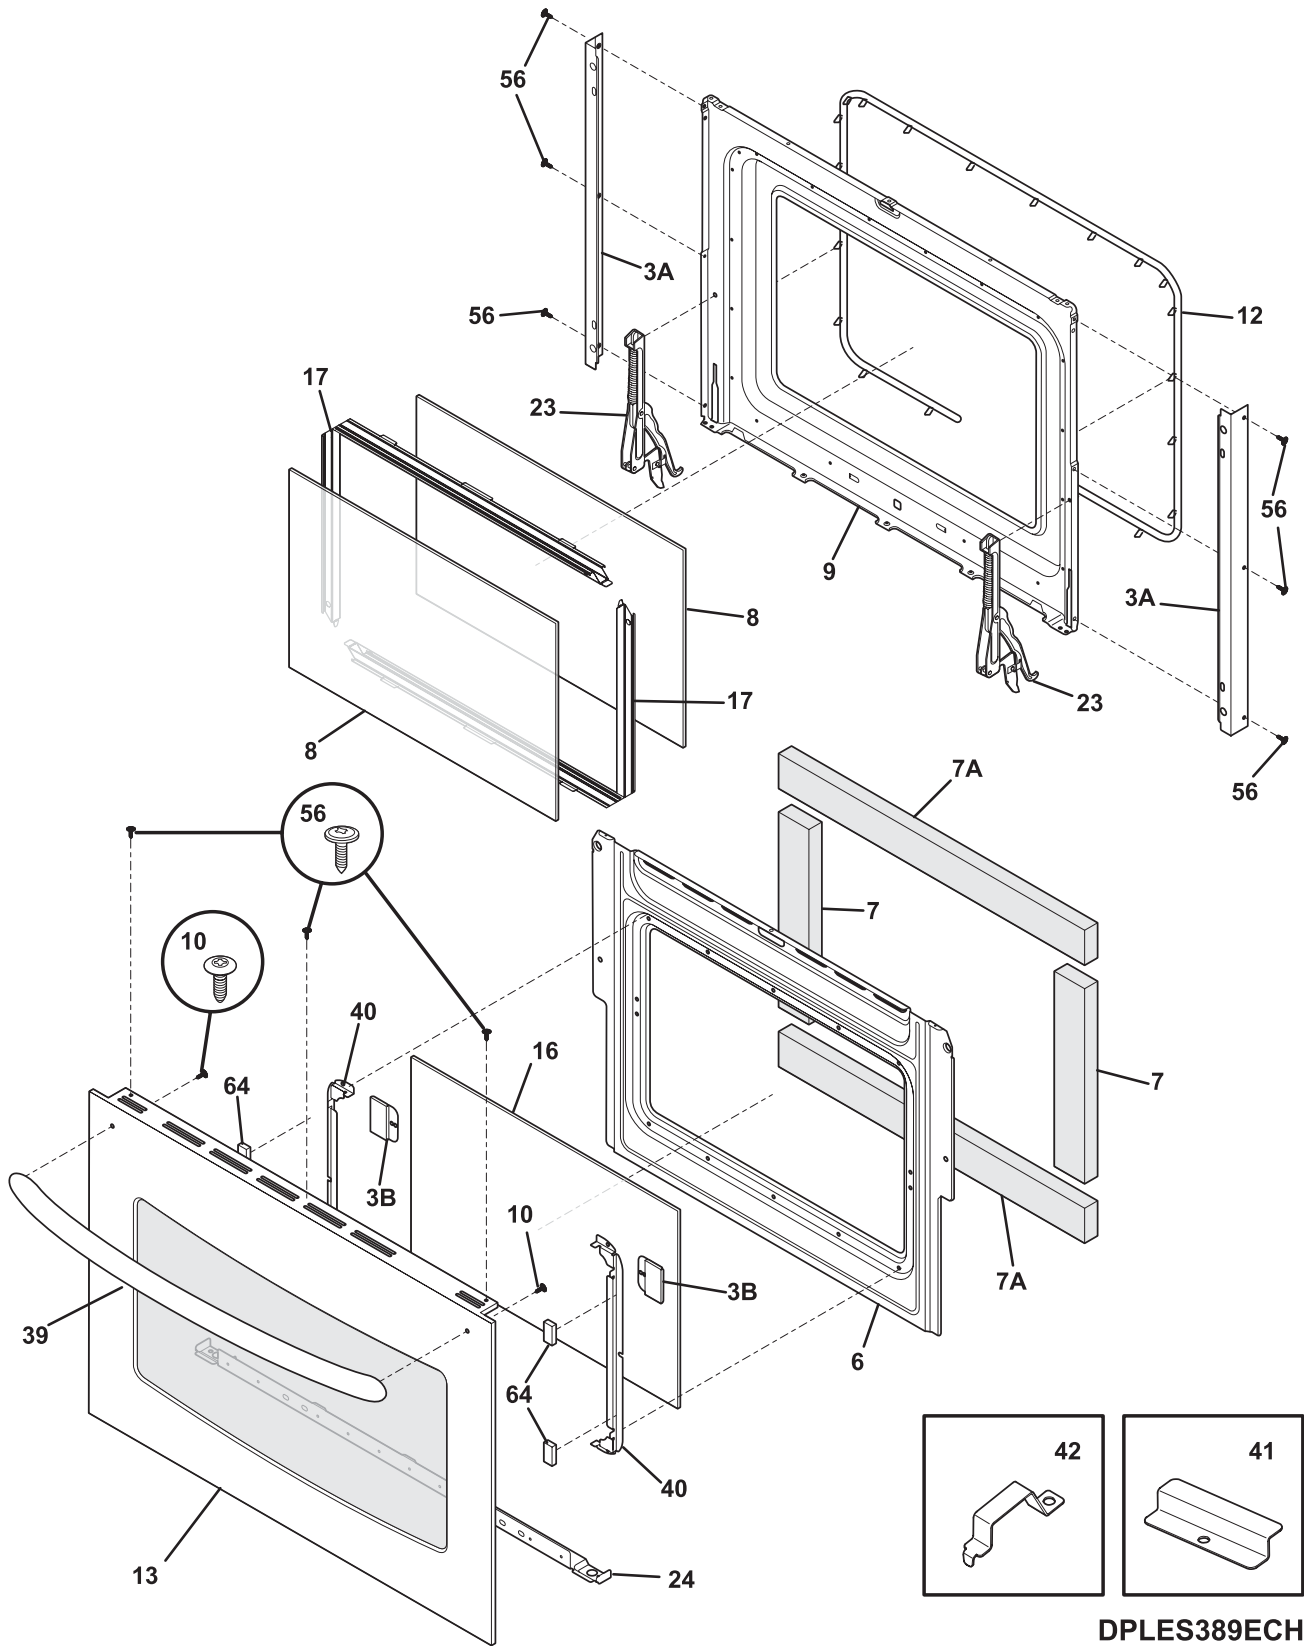

DOOR

DPLES389ECH

DOOR

POS. NO	PART NO.	DESCRIPTION
3A	318260401	Trim, oven door, side, (2)
3B	318262111	Cover, rear door, black, (2)
6	318260520	Baffle, door
7	318372000	Insulation, door, (2)
7A	318372002	Insulation, door, (2)
8	316117500	Glass, oven door, heat barrier
9	318259605	Liner, door
10	5303311174	Screw, 10-24 x 3/8
12	318053120	Seal, door, lower oven
13	318272199	Door Assy, glass, w/nameplate, stainless
16	318212210	Glass, oven door, heat barrier
17	316402403	Spacer, door glass, (2)
23	318024714	Hinge, door, (2)
24	318260301	Trim, door, black, lower
39	316246100	Handle, door/drawer, stainless
40	318242702	Bracket, glass holder, upper door, (2)
41	318370600	Bracket, glass retainer, (2)
42	318382301	Bracket, glass retainer, (4)
56	5304436875	Screw, 8-18 X 1/2, black
64	318165800	Spacer
*	5304415832	Screw, 8-18 x 0.406