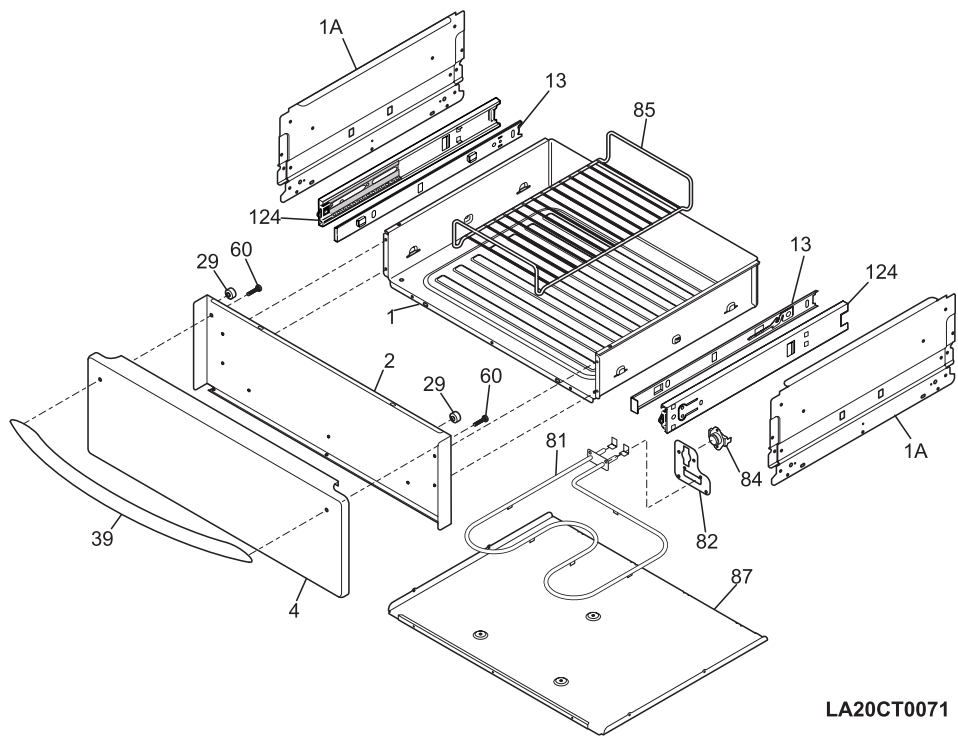

TOP

LA20CT0071

TOP

POS. NO	PART NO.	DESCRIPTION
1	318304401	Drawer, body assembly
1A	318300000	Panel, warmer drawer, side, (2)
2	318303901	Panel, drawer, black, inner
4	318298811	Panel, drawer, stainless, front
8 #	316135701	Module, spark
13	318259507	Glide, warmer, inner RH
13A	318259506	Glide, warmer, inner LH
16	318287523	Cook Top Assy, glass, black
20 #	316424203	Grate, black, (2)
20A	318221724	Grate, black, center
22	316219905	Cap, 14K burner, black
22A	316271904	Cap, 16/17K burner, black
22B	316206604	Cap, 5K burner, black
22C	316213505	Cap, 9.5K burner, black, (2)
29	318147430	Bumper, (2)
39	316246100	Handle, door/drawer, stainless
46	318291400	Box, burner
50	318328500	Cover, burner box
52	318291102	Cover, flue, black, outer
53	318308303	Cover, flue, black
57	318295611	Panel, service
58C	318285097	Insulation, flue
60	5303308458	Screw, 10-24, (4)
81 #	318255300	Element, warmer drawer
82	318304500	Bracket, element, warmer drawer
84 #	318005108	Thermostat
85	318345600	Rack, warmer drawer
87	318300100	Panel, warmer drawer, lower
124	316105501	Glide, outer/RH & LH, (2)
165	318227504	Plate, mounting
*	318199748	Wiring Harness, drawer
*	5303325171	Washer, plastic
*	08016432	Screw, truss head, 8-18 x 0.375
*	5303211311	Screw, 8 x 0.500
*	5303300265	Screw, 8-18 X 1/2, (2)
*	5303311333	Screw, 8-32 x 3/8