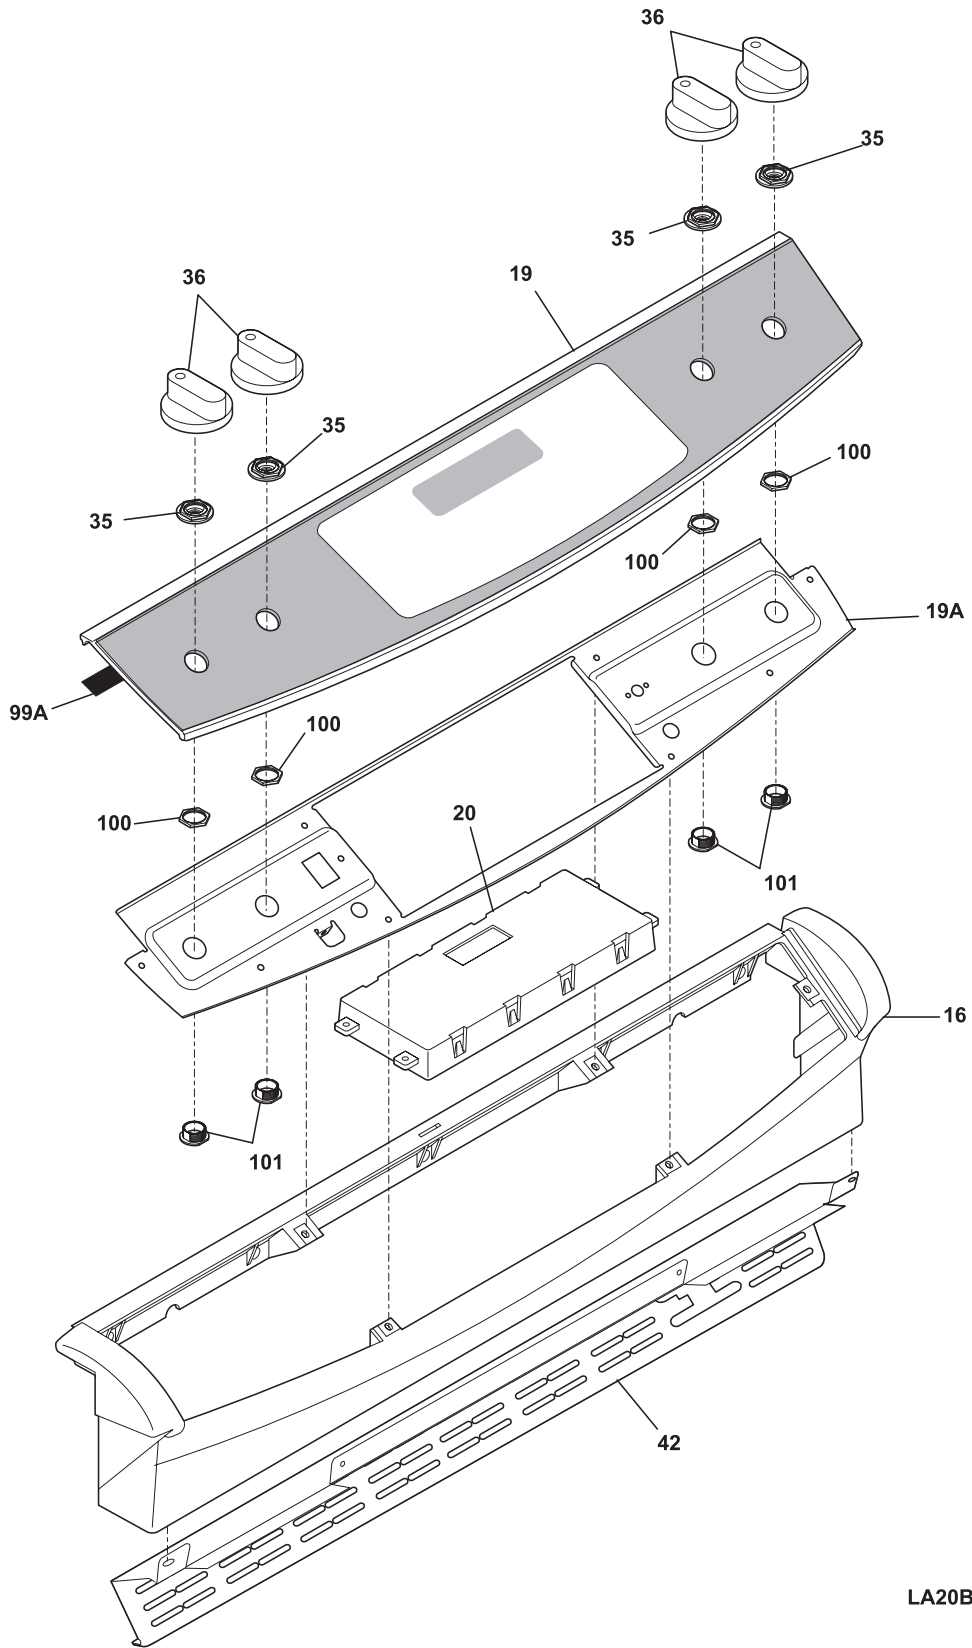

**Model No.  
PLGS389E**

Copyright © 2007 Electrolux Home Products, Inc.  
All rights reserved.

**BACKGUARD**

LA20BG0051

**BACKGUARD**

POS. NO	PART NO.	DESCRIPTION
16	318299102	Console, assy., black
19	318312242	Control Panel Assembly, w/membrane, stainless
19A	318224404	Panel, control mtg.
20 #	316418732	Clock/Timer, electronic, ES510
20*	5304453707	Screw, control mtg.
35	318233720	Retainer, control panel, black
36	318319302	Knob, control, black, (4)
42	318298011	Trim, vent, black, upper
99A	318223900	Gasket, dark grey
100	318233800	Nut, hex
101	318233400	Bushing, retainer
*	08016432	Screw, truss head, 8-18 x 0.375
*	5303300265	Screw, 8-18 X 1/2, (2)
*	5303311333	Screw, 8-32 x 3/8