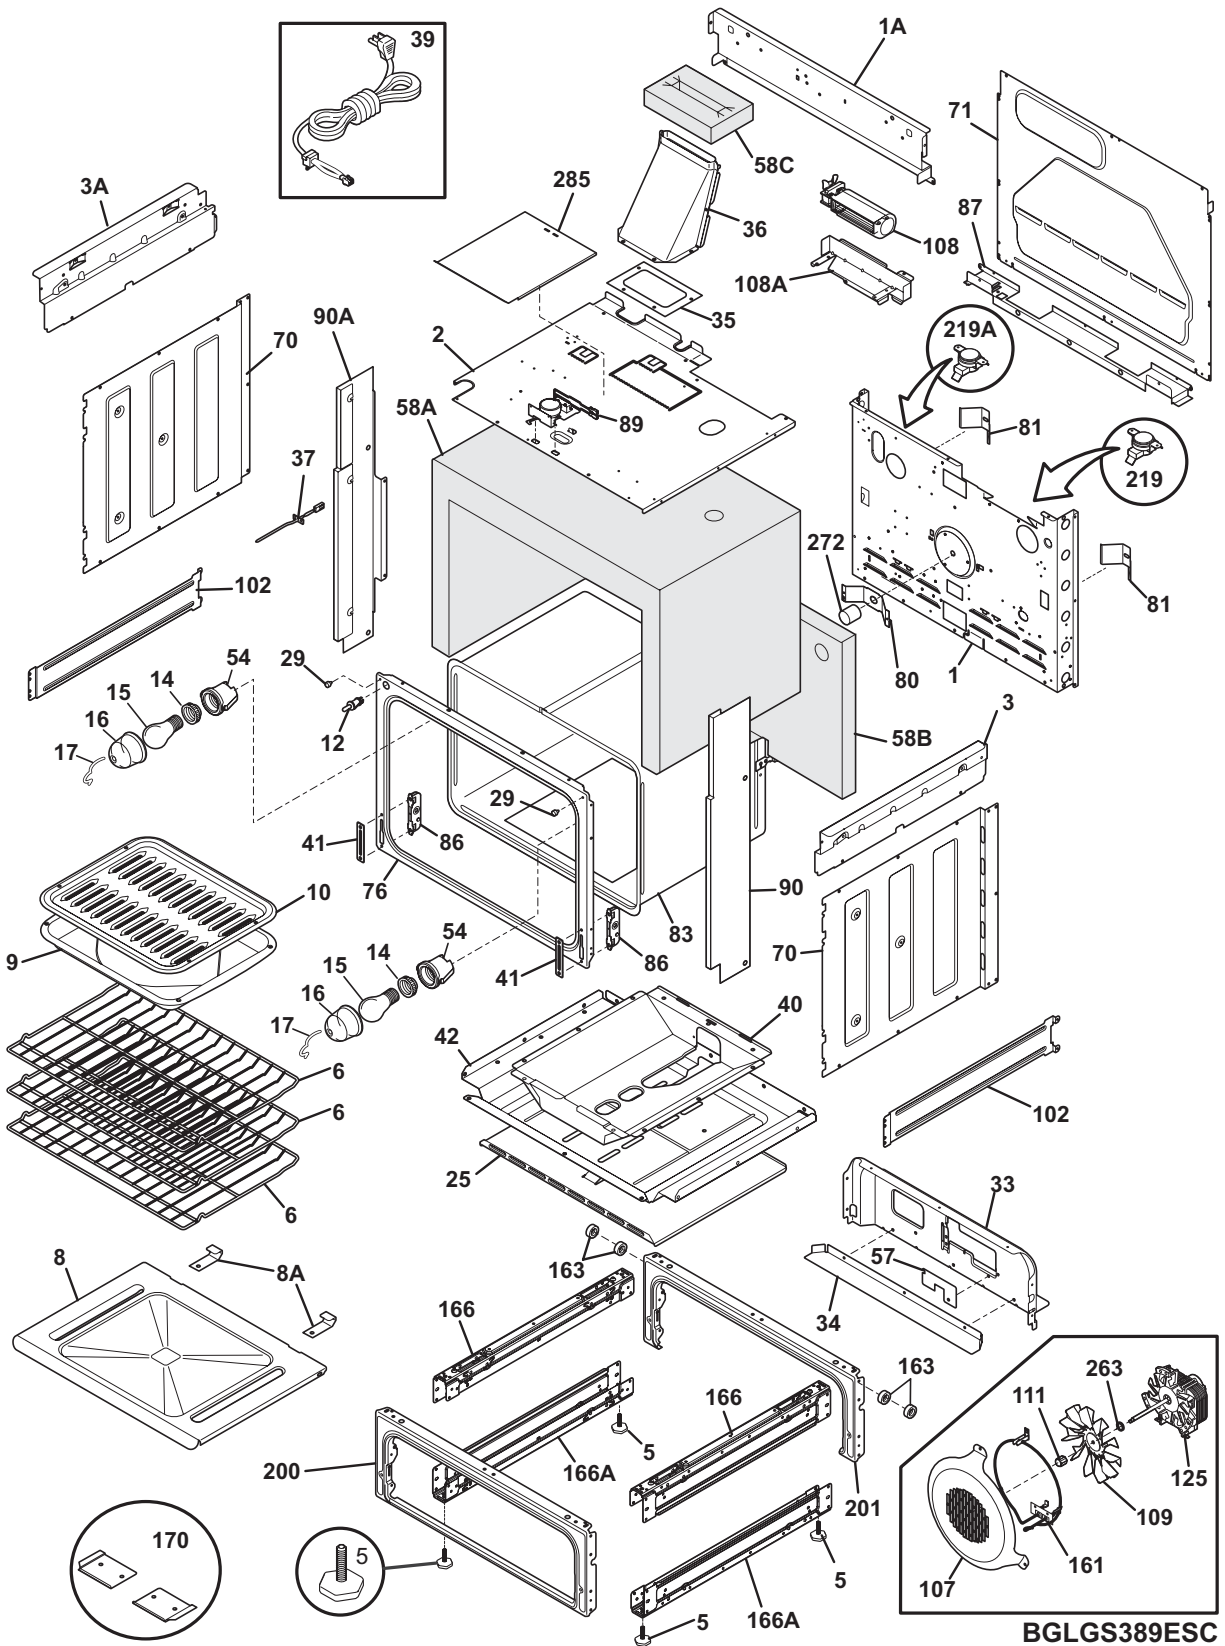

BODY

POS. NO	PART NO.	DESCRIPTION
1	318259205	Back, main
1A	318225110	Panel, main back, upper
2	318258902	Shield, insulation, upper
3	318225210	Panel, bodyside, upper RH
3A	318225211	Panel, bodyside, upper LH
5	318175503	Screw, leveling
6	318345208	Rack, oven
8	318290501	Panel, oven, bottom
8A	318367401	Bracket, retainer, (2)
9	316081900	Pan, broilerOPTIONAL ACCESSORY
10	316082000	Insert, broiler panOPTIONAL ACCESSORY
12 #	318089916	Switch, light
14	318224000	Receptacle, oven light
15	5303013071	Bulb/Lamp, light
16	08011086	Lens, oven light, glass
17	5304400195	Retainer, light cover
25	318291900	Bracket, shield, lower
29	318147411	Bumper, (2)
33	318287800	Panel, valve mtg.
34	318289400	Panel, valve filler
35	318291300	Seal, flue cavity
36	318288801	Box, flue assy.
37 #	316217002	Probe, oven temp
39	318144008	Cord, service
40	318291800	Box, oven burner
41	5303310526	Cover, hinge cutout
42	318288700	Bracket, body, middle
54	318222400	Housing, oven light
57	318268300	Cover, burner opening
58A	318285084	Insulation, oven wrapper
58B	318285085	Insulation, oven back
58C	318285097	Insulation, flue
70	318259100	Shield, insulation, sides, (2)
71	318260007	Panel, rear box
76	318056217	Front, oven
80	5303320846	Plate, oven mtg
81	318192400	Spring, oven
*	5303323129	Screw, 8 X 0.750
83	318327007	Liner, oven
86	318342400	Receptacle, hinge
87	318260604	Bracket, cable mtg.
89 #	318261205	Motor, latch assy
*	5304436875	Screw, 8-18 X 1/2, black
90	318296904	Panel, filler, black, RH
90A	318296905	Panel, filler, black, LH
102	318327500	Panel, reinforcement
107	318219401	Cover, fan
108#	318073018	Motor, blower
108A	318251300	Bracket, fan support
109	316136400	Blade, fan
111	316136600	Nut, fan retainer

BODY

BGLGS389ESC