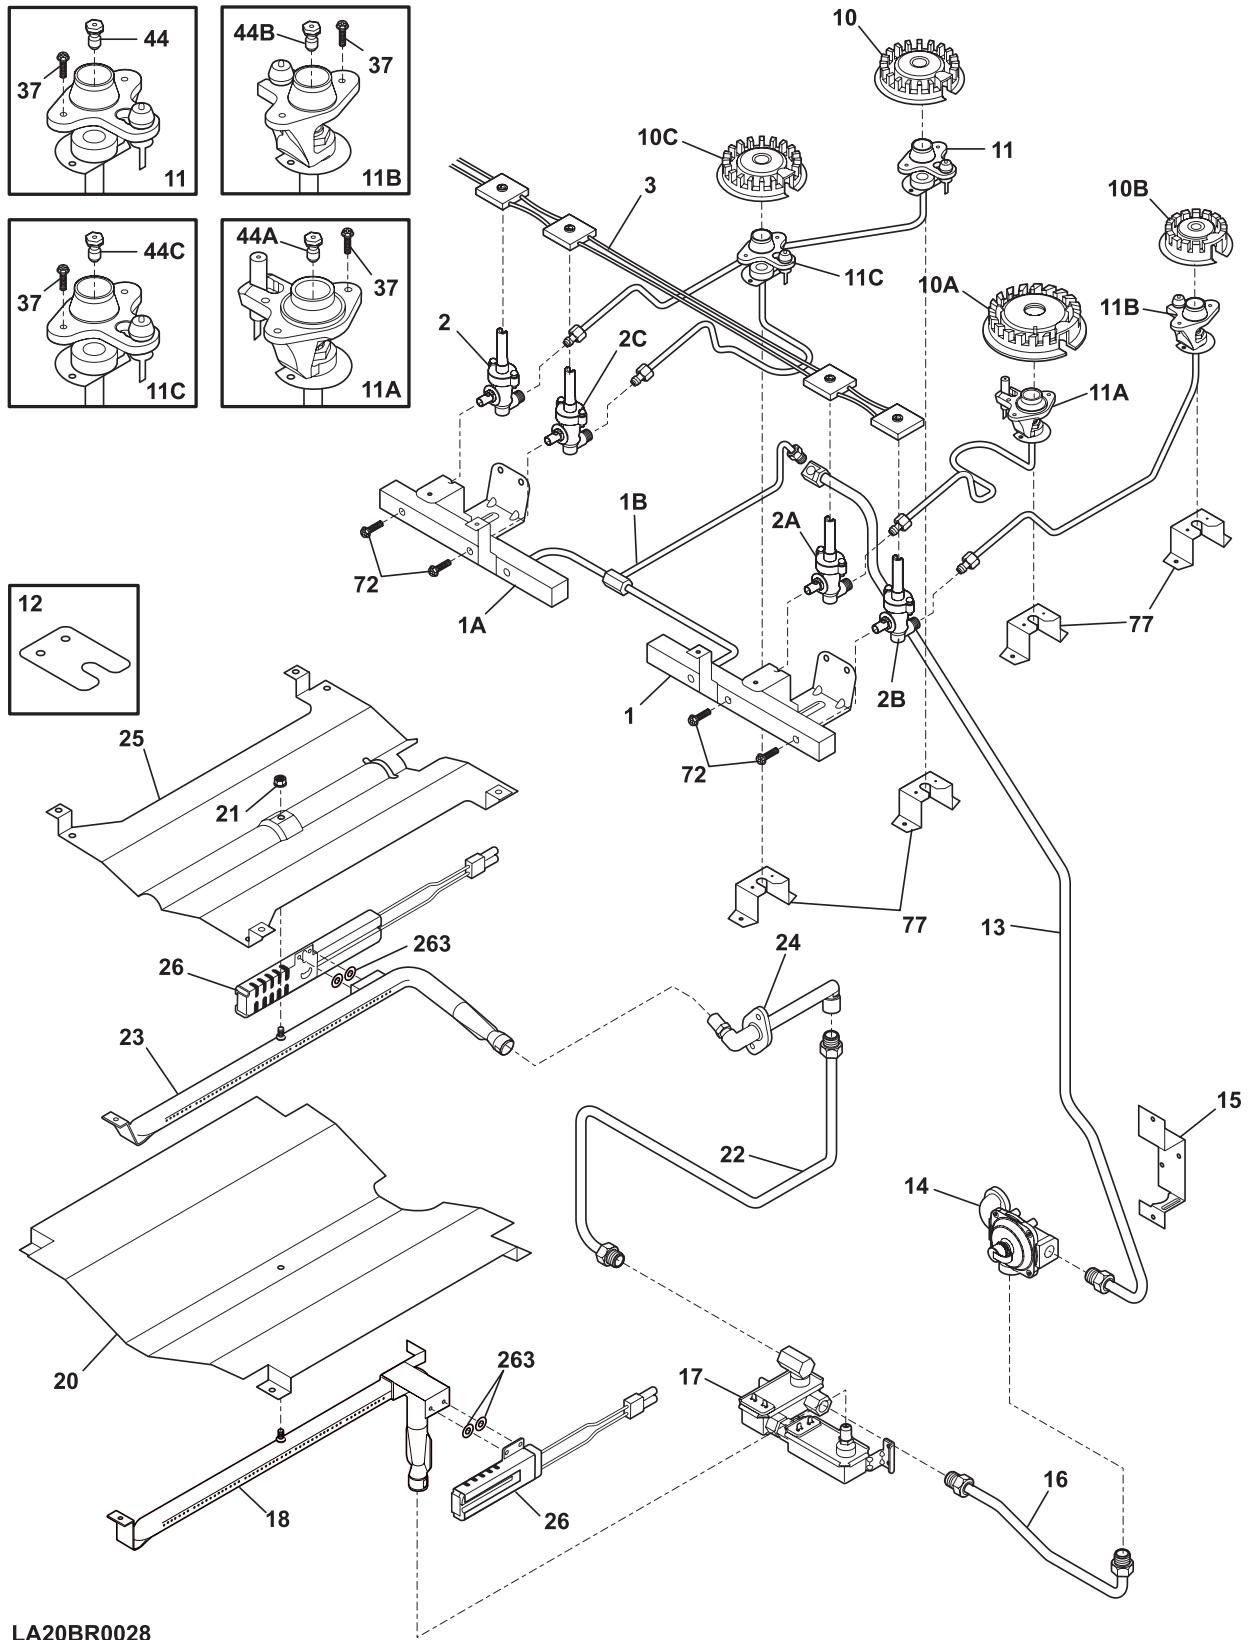

BURNER

LA20BR0028

BURNER

POS. NO	PART NO.	DESCRIPTION
1	318305600	Manifold, right side
1A	318305601	Manifold, left side
1B	318305410	Tube, manifold, 3/8, interconnect
2 #	318233930	Valve, top burner, 14000 BTU
2A #	318233940	Valve, top burner, 16/17K
2B #	318233900	Valve, top burner, 5000 BTU
2C #	318233910	Valve, top burner, 9500 BTU
3 #	318232618	Wiring Harness, w/igntr switch
10 #	316223400	Burner, sealed, 14K
10A#	316223300	Burner, sealed, 16/17K
10B#	316206400	Burner, sealed, 5K
10C#	316212400	Burner, sealed, 9.5K
11	318306106	Ignitor Assembly, 14K, left rear, w/tube & holder
11A	318306107	Ignitor Assembly, 16K, right front, w/tube & holder
11B	318306108	Ignitor Assembly, 5K, right rear, w/tube & holder
11C	318306104	Ignitor Assembly, 9.5K, left front, w/tube & holder
12	318369902	Bracket, support, (2)
13	318305110	Tube, regulator, to manifold
14 #	316091706	Regulator, pressure
14*	5303311306	Screw, 8-18 x 0.375, (8)
15	318262810	Bracket, regulator
16	318289500	Tube, regulator valve
17 #	316404900	Valve, safety
17*	318268600	Harness, wiring, valve
18 #	318292200	Burner, oven, 18000
20	318290400	Baffle, bake burner
21	3201885	Nut, Keps, 10-24
22	318305200	Tube, broil supply
23	318292300	Burner, broil, 14000
24 #	318267801	Mixer Elbow, broiler
25	316401301	Baffle, broil burner
26 #	316428600	Ignitor, burner
37	316240600	Screw, assy mtg, ignitor/orifice
44	316237900	Orifice, top burner, 14K
44A	316237912	Orifice, top burner, 16K
44B	316237903	Orifice, top burner, 5K
44C	316237902	Orifice, top burner, 9.5K
72	316215600	Screw, valve mtg., 1/4 - 20
77	318192606	Bracket, burner mtg, (4)
263	316136500	Washer, flat
*	318186909	LP Conversion Kit
*	318199725	Wiring Harness, ignitor
*	08011955	Screw, 10-24 x 0.375, square drive
*	5303211311	Screw, 8 x 0.500
*	5303300195	Screw, 10-32 x 0.375, terminal block, (2)
*	5303323133	Screw, 8-18 x 0.500