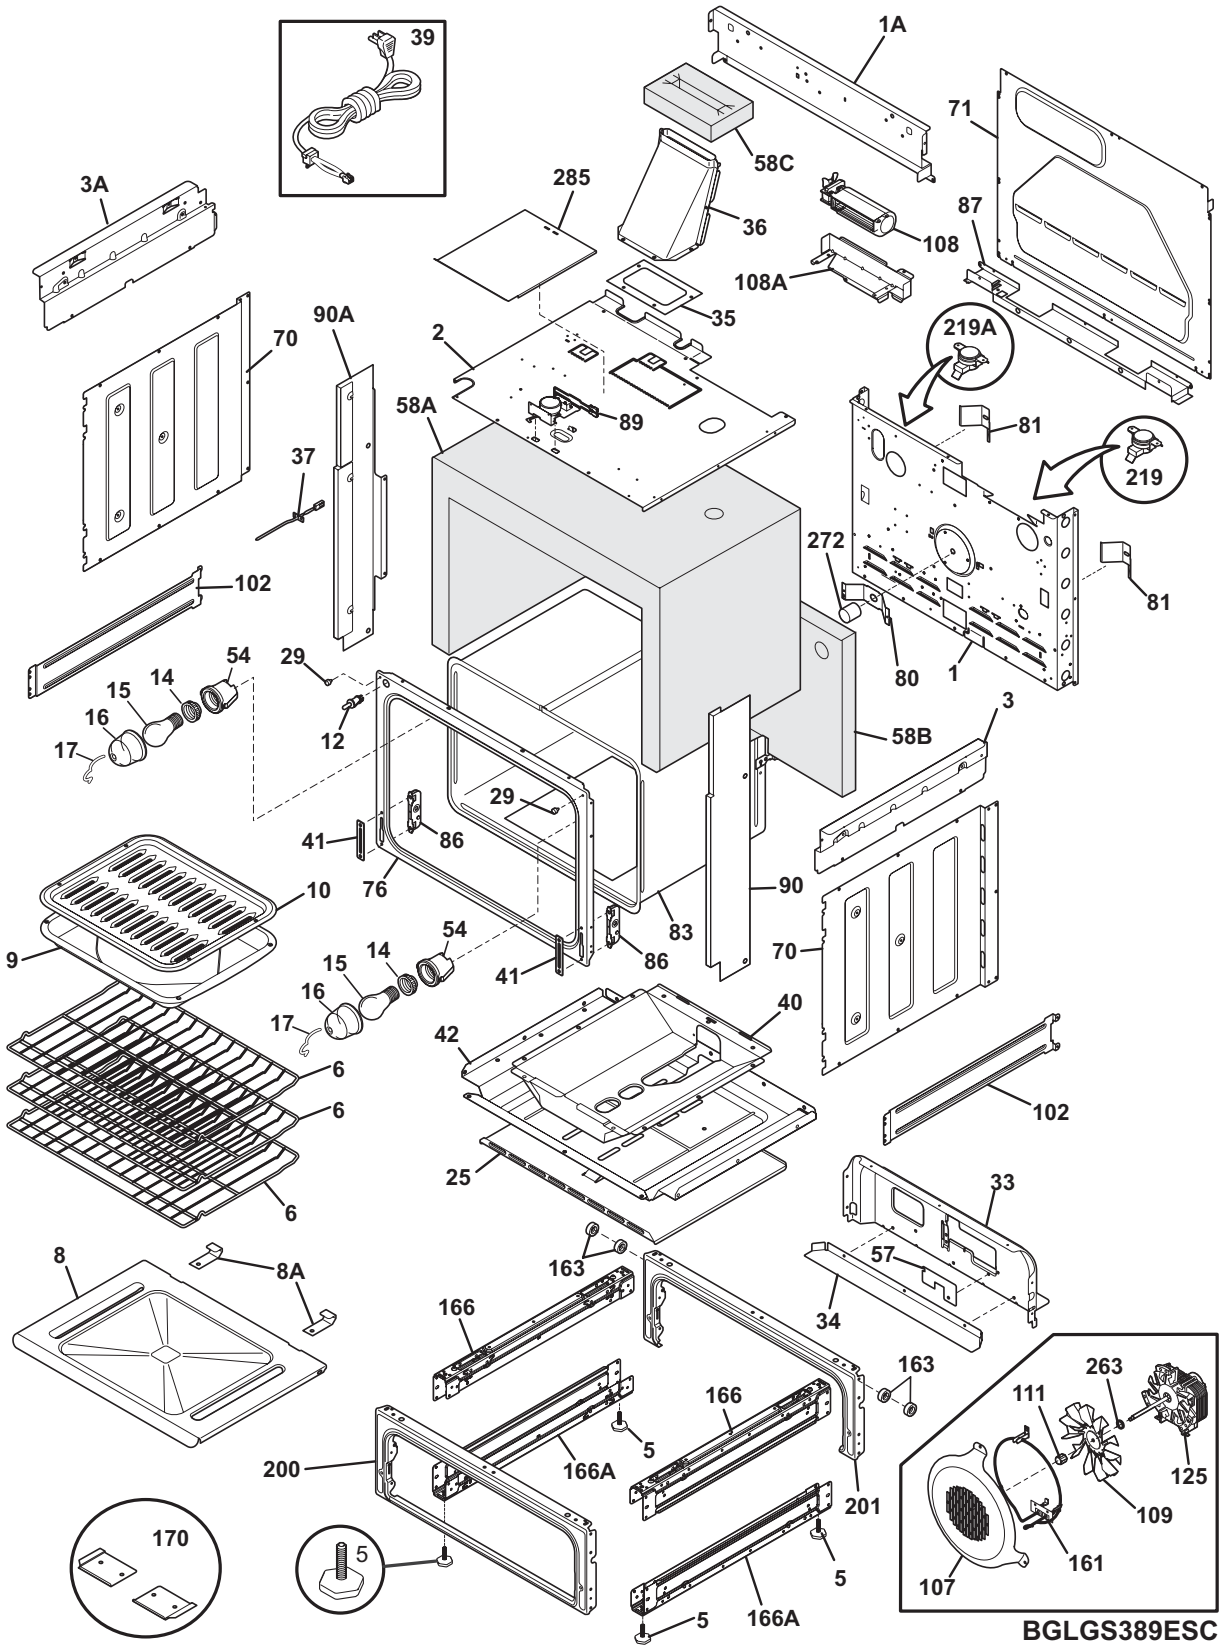

BODY

BODY

POS. NO	PART NO.	DESCRIPTION
1	318259205	Back, main
1A	318225110	Panel, main back, upper
2	318258902	Shield, insulation, upper
3	318225210	Panel, bodyside, upper RH
3A	318225211	Panel, bodyside, upper LH
5	318175503	Screw, leveling
6	318345208	Rack, oven
8	318290501	Panel, oven, bottom
8A	318367401	Bracket, retainer, (2)
9	316081900	Pan, broilerOPTIONAL ACCESSORY
10	316082000	Insert, broiler panOPTIONAL ACCESSORY
12 #	318089916	Switch, light
14	318224000	Receptacle, oven light
15	5303013071	Bulb/Lamp, light
16	08011086	Lens, oven light, glass
17	5304400195	Retainer, light cover
25	318291900	Bracket, shield, lower
29	318147411	Bumper, (2)
33	318287800	Panel, valve mtg.
34	318289400	Panel, valve filler
35	318291300	Seal, flue cavity
36	318288801	Box, flue assy.
37 #	316217002	Probe, oven temp
39	318144008	Cord, service
40	318291800	Box, oven burner
41	5303310526	Cover, hinge cutout
42	318288700	Bracket, body, middle
54	318222400	Housing, oven light
57	318268300	Cover, burner opening
58A	318285084	Insulation, oven wrapper
58B	318285085	Insulation, oven back
58C	318285097	Insulation, flue
70	318259100	Shield, insulation, sides, (2)
71	318260007	Panel, rear box
76	318056217	Front, oven
80	5303320846	Plate, oven mtg
81	318192400	Spring, oven
*	5303323129	Screw, 8 X 0.750
83	318327007	Liner, oven
86	318342400	Receptacle, hinge
87	318260604	Bracket, cable mtg.
89 #	318261205	Motor, latch assy
*	5304436875	Screw, 8-18 X 1/2, black
90	318296904	Panel, filler, black, RH
90A	318296905	Panel, filler, black, LH
102	318327500	Panel, reinforcement
107	318219401	Cover, fan
108#	318073018	Motor, blower
108A	318251300	Bracket, fan support
109	316136400	Blade, fan
111	316136600	Nut, fan retainer