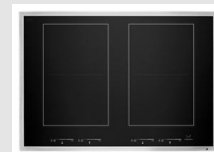

JIC4730HS

Dimensions

Depth: 21.0 in

Height: 0-3/16 in

Width: 30.0 in

Electrical

Hz: 60

Watts: 7400

Power Cord Included: Yes

Controls

Infinite Heat Controls: No

Design Type

Design Expression: Lustre Stainless

Technical Specifications

Cooktop Details

Automatic Pan Detection: Yes

Downdraft Vent: No

Heating Element On Indicator Light: Yes

Hot Surface Indicator Light: Yes

Power Outage Compatible: No

Cooktop Element Style: Induction

Cooktop Surface Material: Glass

Number of Cooking Element-Burners: 4

Left Front Element-Burner Size: 8"

Left Front Element-Burner Type: Bridge

Left Rear Element-Burner Power: 3700W

Left Rear Element-Burner Size: 8"

Left Rear Element-Burner Type: Bridge

Right Front Element-Burner Power: 3700W

Right Front Element-Burner Size: 8"

Right Front Element-Burner Type: Bridge

Right Rear Element-Burner Power: 3700W

Cooktop Details

Right Rear Element-Burner Size: 8"

Right Rear Element-Burner Type: Bridge

Left Front Element-Burner Power: 3700W

Appearance

Digital Display: Yes

Certifications

Prop 65: Standard

Compatibility

Connectivity: No

Works With: No

Configuration and Overview

Size: 30 in

Cooktop Type: Traditional

Fuel Type: Electric Induction

LP Convertible: No

Installs Over Built-In Oven: Yes

Power Boost: Yes

Prop 65: Standard