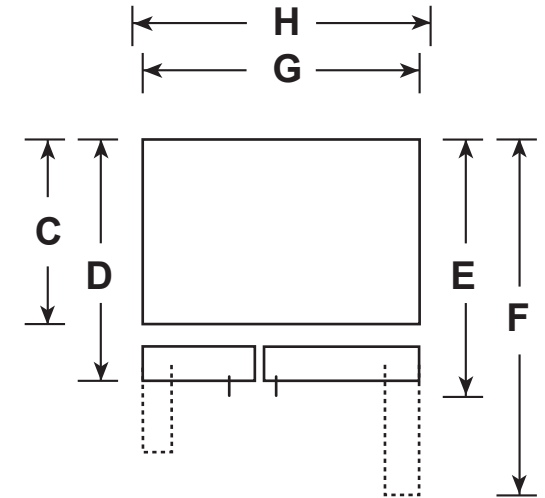

GZS22IBN/IEN/IMN/IYN

GE® 21.8 Cu. Ft. Counter-Depth Side-By-Side Refrigerator

DIMENSIONS AND INSTALLATION INFORMATION (IN INCHES)

OVERALL DIMENSIONS	Height to top of hinge (in.) A	69-1/2
	Height to top of case (in.) B	69
	Case depth without door (in.) C	24
	Case depth less door handle (in.) D	28-3/4
	Case depth with door handle (in.) E	30-3/4
	Depth with fresh food door open 90° (in.) F	46-1/2
	Width (in.) G	35-3/4
	Width with door open 90° with door handle (in.) H	42-1/4
AIR CLEARANCES	Each side (in.)	1/8
	Top (in.)	1
	Back (in.)	2

†Water hook-up fits in back air clearance when calculating installation depth.

If installed against a wall, allow clearance of 10-3/4" on freezer side to remove bin.

Clearance required to remove fresh food full-size pan without disassembling is 15".

Allow additional space for any necessary leveling adjustments.

For answers to your GE Profile™ Series or GE Appliances product questions, visit our website at geappliances.com or call GE Answer Center® Service, 800.626.2000.