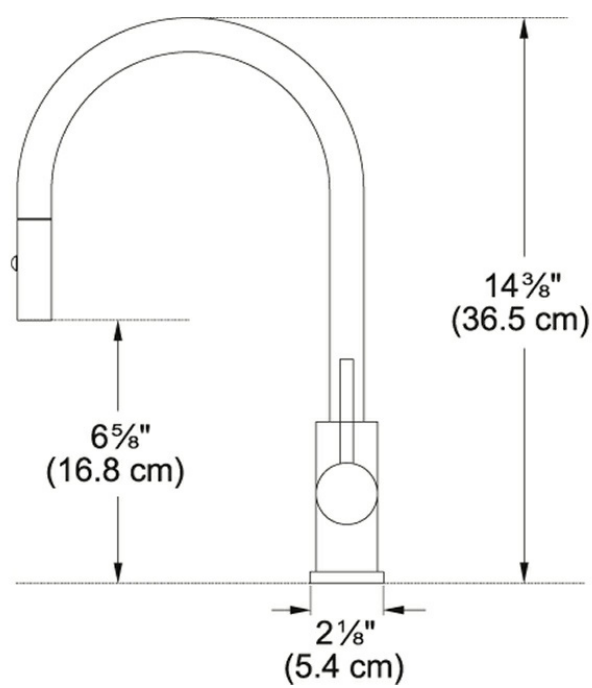

Cube FFP3350 Stainless Steel

A modern and stylish choice, the Cube faucet series expands on the simple elegance of the 3-in-1 faucet with bar, prep and pull-down options. The sleek steel finish provides the perfect complement to modern spaces.

Product Picture

Technical Drawing

Product Information

Version	Bar/Prep
Spray Type	Full and Needle Spray
Faucet Operation	Side Lever
Flow Rate	1.75 gpm
Cartridge	35mm Ceramic Cartridge
Where to buy	Showroom
Countertop hole diameter	1 3/8"