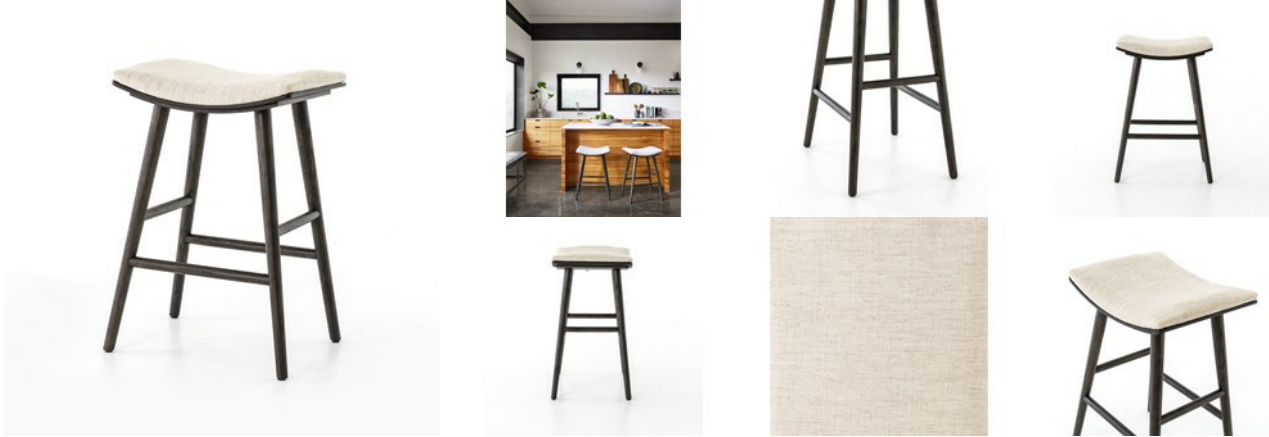

VBFS-038A-377

Union Saddle Counter Stool-Essence Natur

OVERVIEW

Slim styling meets color contrast for effortless impact. Light carbon-finished oak framing supports a saddle-style seat of natural-toned upholstery.

Ready for Immediate Shipment: 268

More Arriving Soon: Yes, 2 to 4 weeks

PRODUCT DETAILS

SKU: VBFS-038A-377

Collection: Belfast

Weight: 13.23 lb

Colors: Light Carbon, Essence Natural

Materials: Oak, Cushion

Volume: 4.59 cu ft

Overall Dimensions: 18.00"w x 15.00"d x 26.00"h

COLLECTION OVERVIEW

From the Belfast Collection

Postwar period design inspirations mix with mid-century Danish-American styling to elegant effect. Airy forms, sweeping lines and bowed, sculptural silhouettes are generously proportioned for a comfortable sit. Solid American oak, walnut and ash woods are finished in deep browns, natural blondes and wire-brushed dry blacks to highlight wonderful grain patterns.