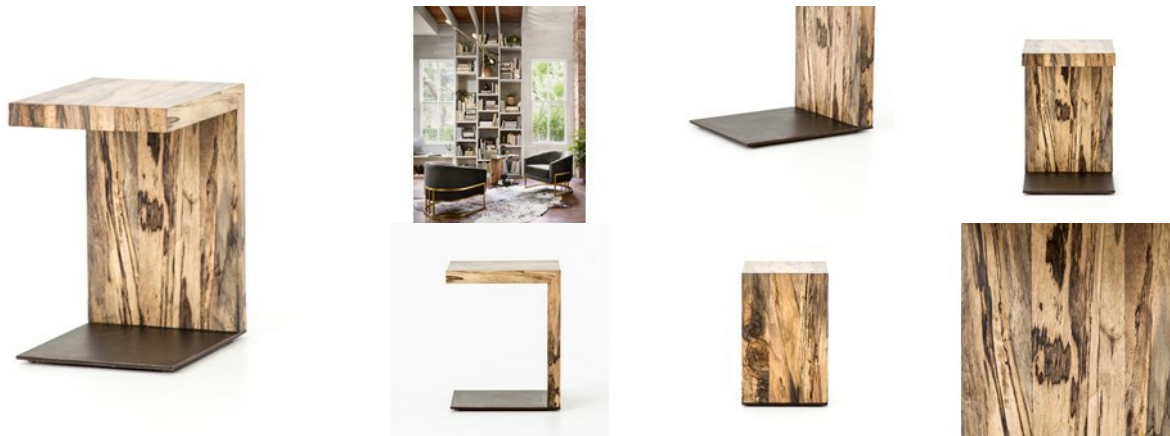

UWES-111

Hudson C Table-Spalted Primavera

OVERVIEW

Highs and lows capture movement in this high-impact C-table. Spalted primavera seems to float over a gold-brushed iron base for slim, angular appeal.

Ready for Immediate Shipment: 11

More Arriving Soon: Yes, Late April

PRODUCT DETAILS

SKU: UWES-111

Collection: Wesson

Weight: 41.89 lb

Colors: Gold Brush, Spalted Primavera

Materials: Metal, Wood

Volume: 5.3 cu ft

Overall Dimensions: 17.50"w x 14.00"d x 22.00"h

COLLECTION OVERVIEW

From the Wesson Collection

Discover dining and occasional tables with exclusive, artisan finishes. Oxidation transforms heavy materials into something light and elegant. Iron is acid-washed and sealed to preserve the moment in time. Heavily distressed, reclaimed oak contrasts with smooth, splayed legs. Geometric and flatstock underpinnings feel ahead of the curve.