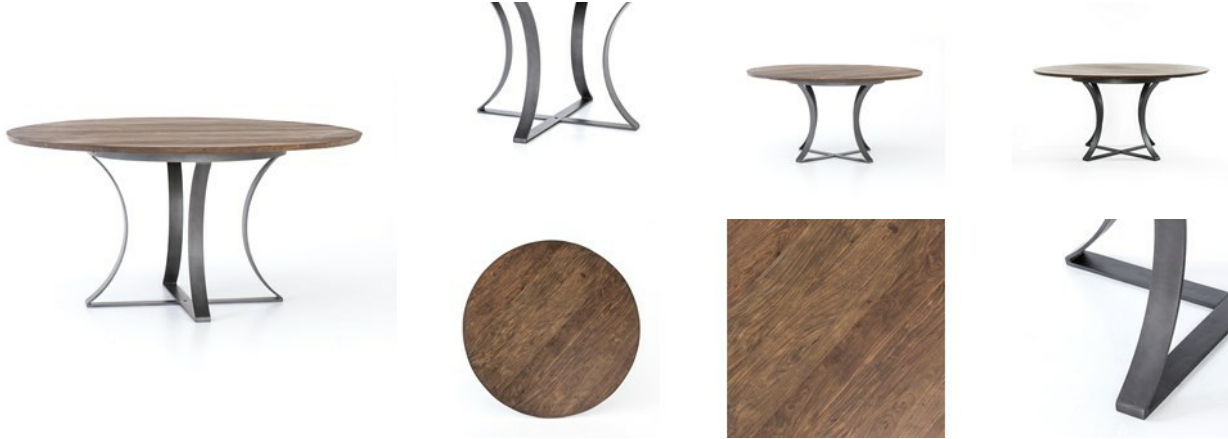

IHRM-128A

Gage Dining Table-60"-Tanner Brown

OVERVIEW

Natural materials take a cue from modern geometry. Gunmetal-finished iron forms uniquely-curved angles to balance a contrasting brown tabletop of rich reclaimed woods. A refined spin on trend-forward design.

Ready for Immediate Shipment: 43

More Arriving Soon: Yes, 2 to 4 weeks

PRODUCT DETAILS

SKU: IHRM-128A

Collection: Harmon

Weight: 190.44 lb

Colors: Gunmetal, Tanner Brown

Materials: Iron, Mixed Reclaimed Wood

Volume: 20.48 cu ft

Overall Dimensions: 60.00"w x 60.00"d x
30.00"h

COLLECTION OVERVIEW

From the Harmon Collection

Modern antiquity is captured in a range of artisan statement pieces. Tables, benches, sideboards and accents are made from solid woods, marble, iron and mirror. Transitional designs inspired by found antiques are characterized by heavily turned bases and intricate hand carving as well as weathered wood in whitewashed, or charcoal gray finishes.