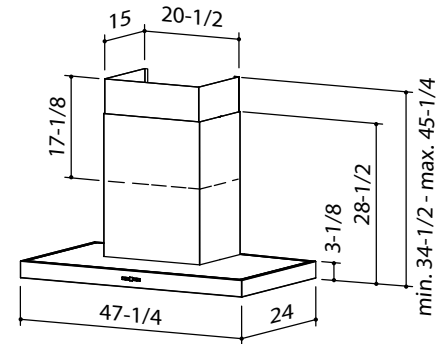

Installation height above the cooking surface: 24"-36"

Telescopic flue for 8'-9' ceiling is standard. Optional flue extensions for 10'-11' ceiling

For more details see the product specifications sheet found at www.BESTRangeHoods.com