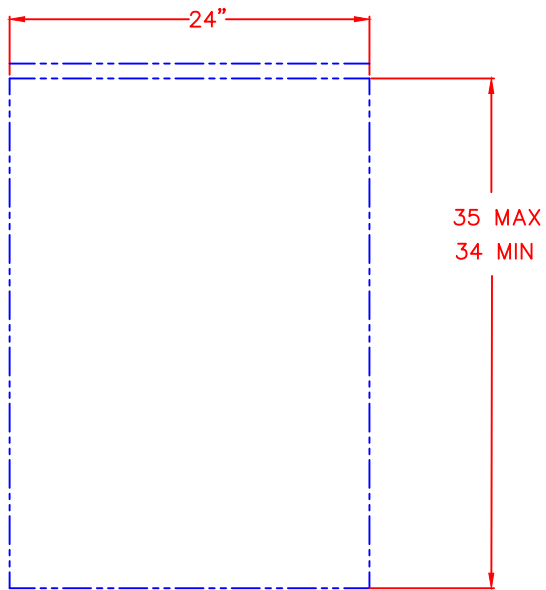

LYNX 24" OUTDOOR TWO DRAWER REFRIGERATOR
 MODEL LM24DWR
 WITH DIMENSIONS

ISLAND CUTOUT
 DIMENSIONS ON PAGE 2

NOTE: FOR THIS ILLUSTRATION,
 REFRIGERATOR HAS BEEN SET
 AT MINIMUM HEIGHT OF 34"

FRONT VIEW

TOP VIEW

SIDE VIEW

LYNX 24" OUTDOOR TWO DRAWER REFRIGERATOR
MODEL LM24DWR
ISLAND CUTOUT

ISLAND CUTOUT
IN BLUE

FRONT VIEW

SIDE VIEW