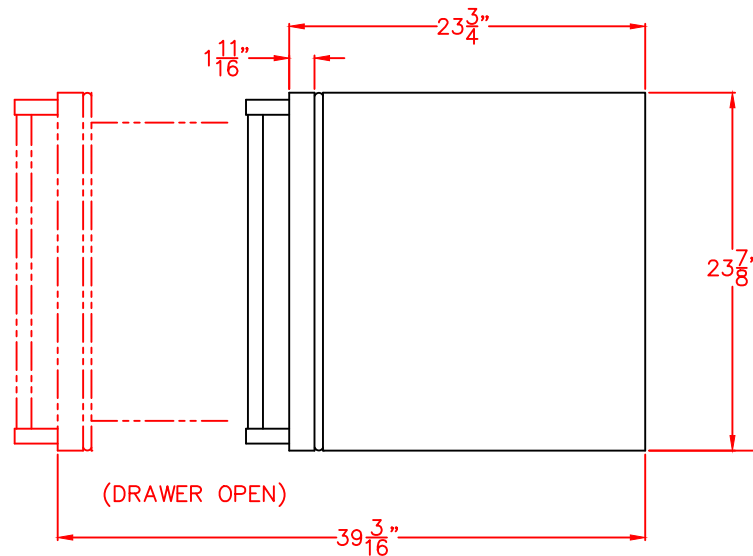

LYNX 24" OUTDOOR TWO DRAWER REFRIGERATOR
 MODEL LM24DWR
 WITH DIMENSIONS

ISLAND CUTOUT
 DIMENSIONS ON PAGE 2

NOTE: FOR THIS ILLUSTRATION,
 REFRIGERATOR HAS BEEN SET
 AT MINIMUM HEIGHT OF 34"

FRONT VIEW

TOP VIEW

SIDE VIEW

LYNX 24" OUTDOOR TWO DRAWER REFRIGERATOR
MODEL LM24DWR
ISLAND CUTOUT

ISLAND CUTOUT
IN BLUE

FRONT VIEW

SIDE VIEW