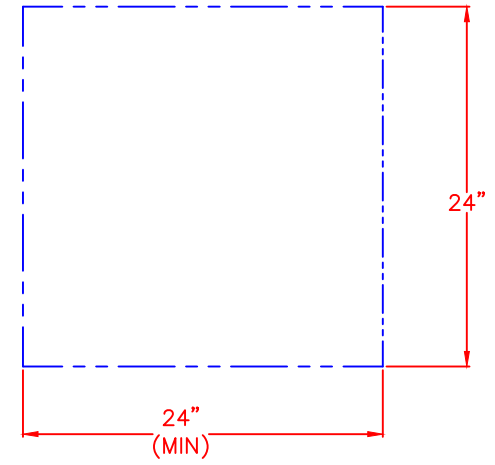

LYNX 24" OUTDOOR TWO DRAWER REFRIGERATOR
 MODEL LM24DWR
 WITH DIMENSIONS

ISLAND CUTOUT
 DIMENSIONS ON PAGE 2

NOTE: FOR THIS ILLUSTRATION,
 REFRIGERATOR HAS BEEN SET
 AT MINIMUM HEIGHT OF 34"

FRONT VIEW

TOP VIEW

SIDE VIEW

LYNX 24" OUTDOOR TWO DRAWER REFRIGERATOR
MODEL LM24DWR
ISLAND CUTOUT

ISLAND CUTOUT
IN BLUE

FRONT VIEW

SIDE VIEW