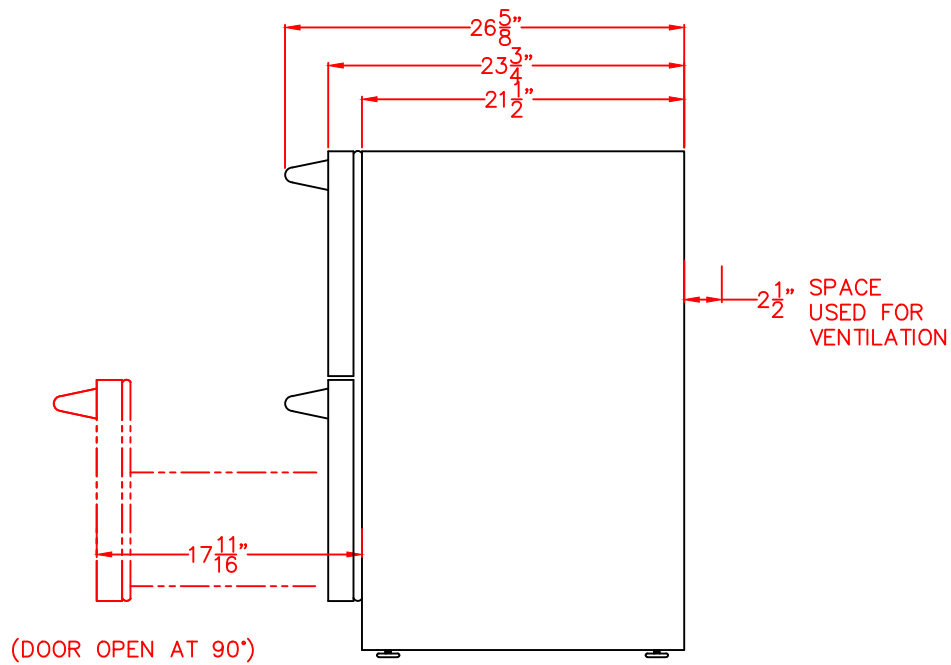

LYNX 24" OUTDOOR TWO DRAWER REFRIGERATOR
 MODEL LM24DWR
 WITH DIMENSIONS

ISLAND CUTOUT
 DIMENSIONS ON PAGE 2

NOTE: FOR THIS ILLUSTRATION,
 REFRIGERATOR HAS BEEN SET
 AT MINIMUM HEIGHT OF 34"

FRONT VIEW

TOP VIEW

SIDE VIEW

LYNX 24" OUTDOOR TWO DRAWER REFRIGERATOR
MODEL LM24DWR
ISLAND CUTOUT

ISLAND CUTOUT
IN BLUE

FRONT VIEW

SIDE VIEW