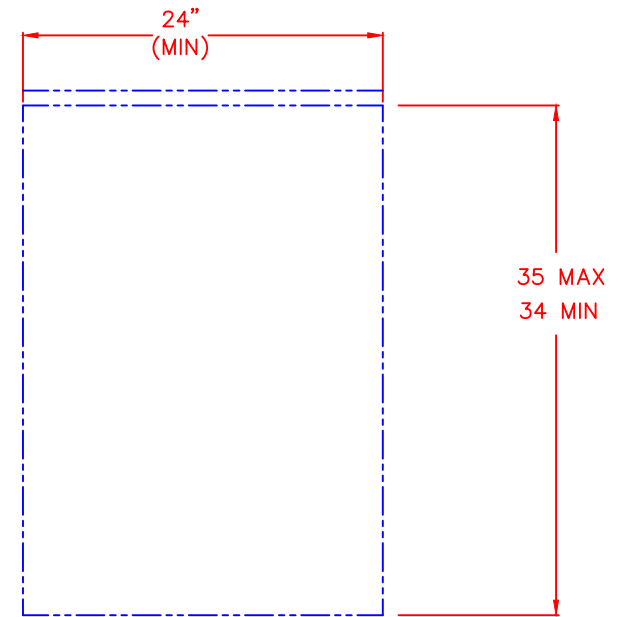

LYNX 24" OUTDOOR TWO DRAWER REFRIGERATOR
 MODEL LM24DWR
 WITH DIMENSIONS

ISLAND CUTOUT
 DIMENSIONS ON PAGE 2

NOTE: FOR THIS ILLUSTRATION,
 REFRIGERATOR HAS BEEN SET
 AT MINIMUM HEIGHT OF 34"

FRONT VIEW

TOP VIEW

SIDE VIEW

LYNX 24" OUTDOOR TWO DRAWER REFRIGERATOR
MODEL LM24DWR
ISLAND CUTOUT

ISLAND CUTOUT
IN BLUE

FRONT VIEW

SIDE VIEW