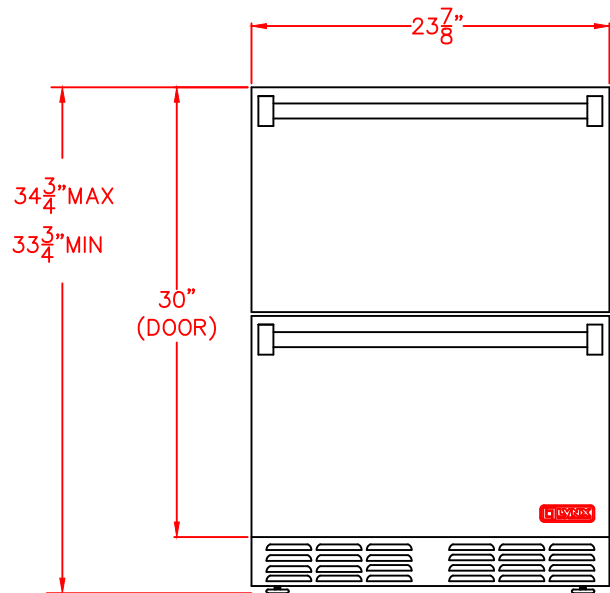

LYNX 24" OUTDOOR TWO DRAWER REFRIGERATOR
 MODEL LM24DWR
 WITH DIMENSIONS

ISLAND CUTOUT
 DIMENSIONS ON PAGE 2

NOTE: FOR THIS ILLUSTRATION,
 REFRIGERATOR HAS BEEN SET
 AT MINIMUM HEIGHT OF 34"

FRONT VIEW

TOP VIEW

SIDE VIEW

LYNX 24" OUTDOOR TWO DRAWER REFRIGERATOR
MODEL LM24DWR
ISLAND CUTOUT

ISLAND CUTOUT
IN BLUE

FRONT VIEW

SIDE VIEW