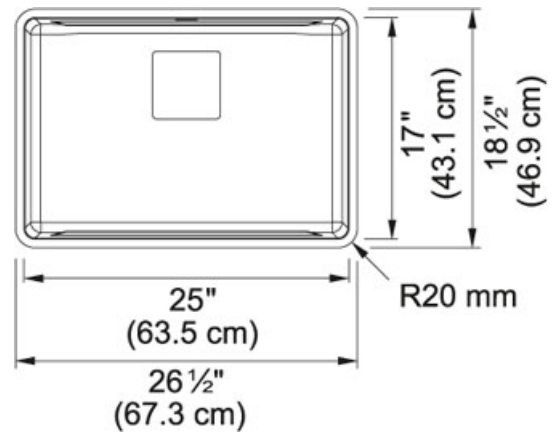

Stainless Steel | 122.0491.565

FAMILY : Sinks | SERIE : Pescara | FINISH : Stainless Steel | INSTALLATION TYPE : Undermount | MODEL : PTX110-25

TECHNICAL DATA

Cut-Out Template	Yes
Depth Overall	9 1/2"
Length of large bowl	17"
Length overall	18 1/2"
Cabinet Size	30"
Width of large bowl	25"
Width overall	26 1/2"

Stainless Steel | 122.0491.565

FAMILY : **Sinks** | SERIE : **Pescara** | FINISH : **Stainless Steel** | INSTALLATION TYPE : **Undermount** | MODEL : **PTX110-25**

ACCESSORIES

112.0083.147
