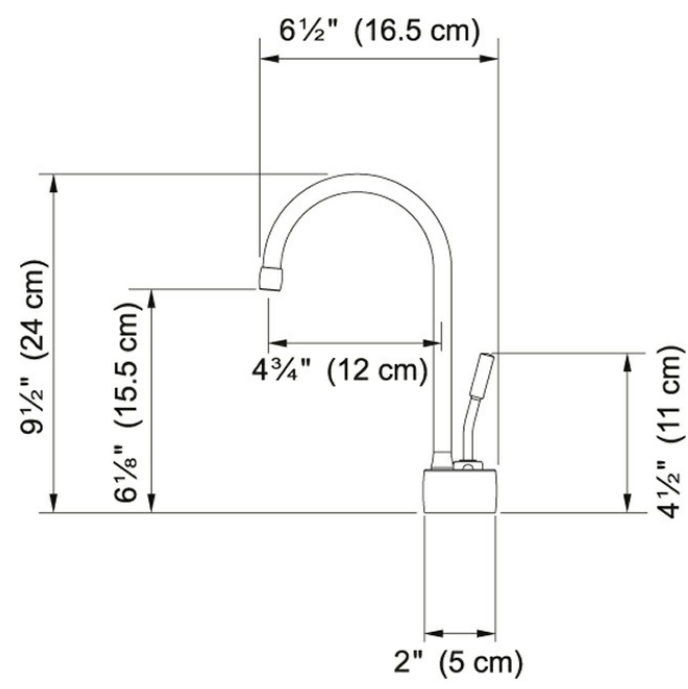

LB7280C Satin Nickel

Product Picture

Technical Drawing

Product Information

Version	Hot & Filtered Cold Water Dispenser
Where to buy	Showroom
Countertop hole diameter	1 3/8"

Article Numbers

FUN#	120.0504.407
US Part Number	LB7280C