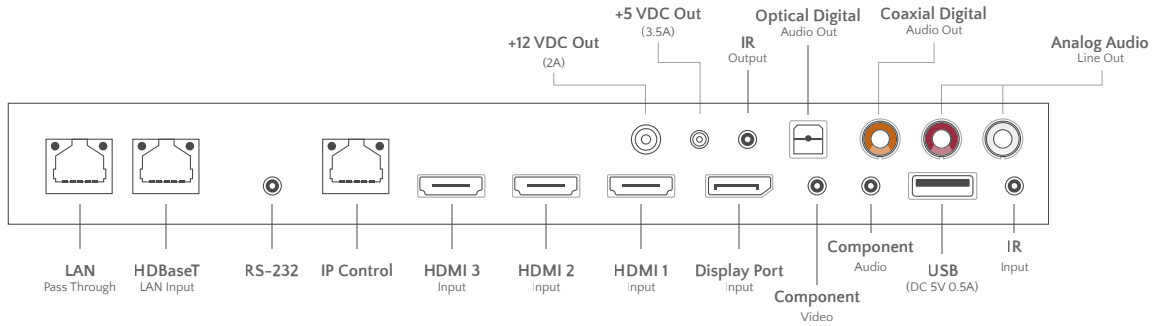

CONNECTIONS

49 INCH 4K UHD
Model: STM3-49-U

55 INCH 4K UHD
Model: STM3-55-U

65 INCH 4K UHD
Model: STM3-65-U

86 INCH 4K UHD
Model: STM3-86-U

	49 INCH 4K UHD Model: STM3-49-U	55 INCH 4K UHD Model: STM3-55-U	65 INCH 4K UHD Model: STM3-65-U	86 INCH 4K UHD Model: STM3-86-U	
GENERAL	OPERATING TEMPERATURE RANGE		-24°F to 122°F*		
	OPERATING HUMIDITY RANGE		20–80% RH, non-condensing		
	WATERPROOF RATING		IP54 Minimum Rating†		
	ISOTROPIC PREVENTION		High TNi panels help to prevent screen blackout		
VIDEO	DISPLAY RESOLUTION		3840 x 2160		
	DISPLAY BRIGHTNESS		1000 cd/m2	950 cd/m2	
	ASPECT RATIO		16:9	16:9	
	CONTRAST RATIO		Typical 1100:1	Typical 1000:1	
	TUNER		N/A	N/A	
	RESPONSE TIME		8 ms	8 ms	
	VIEWING ANGLE		178° Horizontal/Vertical	178° Horizontal/Vertical	
	POWER CONSUMPTION, DISPLAY		Standby: 3.5W Heating: 200W Normal: 160W Max	Standby: 3.5W Heating: 200W Normal: 175W Max	Standby: 3.5W Heating: 200W Normal: 200W Max
	POWER CONSUMPTION, AC OUTLET		Max 200W		
	DC OUTPUT		Max 41.5W (12V 2A, 5V 3.5A)		
INTEGRATION	HDMI		3		
	HDBaseT™		1 Port with LAN Out		
	COMPONENT YPbPr		1		
	DISPLAY PORT		1		
	LAN PORT		1 (IP Control)		
	RS-232C		1		
	IR INPUT		1		
	IR OUTPUT		1		
	Service Port		1 (USB Type)		
	DC OUT		12V-Max 2A, 5V-Max 3.5A		
AC OUT		100-240V~, 50/60Hz, Max 200W Outlet			
AUDIO	AUDIO: COMPONENT AUDIO INPUT		1		
	AUDIO: ANALOG LINE OUT		1		
	AUDIO: OPTICAL DIGITAL OUT		1		
	AUDIO: COAXIAL DIGITAL OUT		1		
	INTERNAL SPEAKERS		N/A		
INSTALLATION	PRODUCT DIMENSIONS		44.6" w x 26.1" h	50.0" w x 29.1" h	
	PRODUCT DEPTH		3.7"	3.7"	
	PRODUCT WEIGHT		61.1 lbs.	70.5 lbs.	
	COMPARTMENT DIMENSIONS		11" w x 8" h x 1.5" d	11" w x 8" h x 1.5" d	
	VESA PATTERN		400 x 400mm		
OTHER	CERTIFICATIONS AND COMPLIANCE		FCC, MET		
	WARRANTY		Séura warrants Outdoor Displays with respect to Séura's labor, structure, assembly, display including remote, and power supply for two (2) years.		
	REMOTE		Séura Water Resistant IR Remote Control		