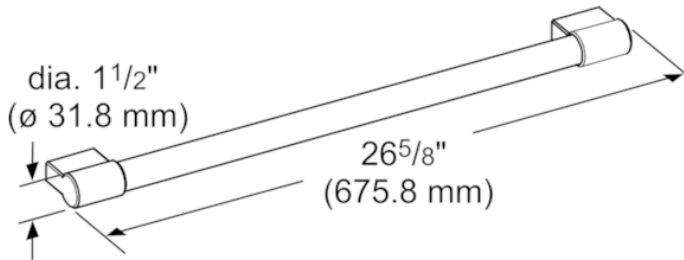

## 30" Professional Handle New

measurements in inches (mm)

### Product Features

Product group	Accessory
Brand	Thermador
SKU	PR30HNDL20
Internal article number	00000000011024427
EAN code	825225944706
Net weight (lbs)	2
Gross weight (lbs)	2
Standard number of units per pallet	96
UPC code	825225944706
Name of product image	MCSA02072513_H9414_1460270_PR30HNDL20_cmy