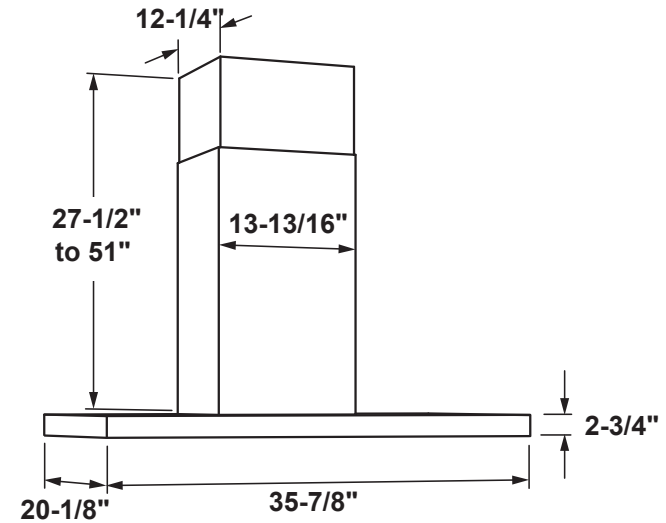

UVW9361SL/BL

Universal 36" Wall-Mount Glass Canopy Chimney Hood

DIMENSIONS AND INSTALLATION INFORMATION (IN INCHES)

INSTALLATION INFORMATION:

Before installing, consult Use & Care/installation instructions packed with product for current dimensional data.

OPTIONAL ACCESSORIES

UX12DC93SS/TS – 12(ft.) Ceiling Duct Cover Kit
Max ceiling height installation with kit – 12'-0" (36" hood spacing)

UX14DC93SS/TS – 14(ft.) Ceiling Duct Cover Kit
Max ceiling height installation with kit – 14'-0"

UXCF91 – Charcoal Filter (needed if used in recirculation mode)

UXRC1 – Remote Control (Wireless)

AMP RATING	
120V	TBD

36" models require a 36"-wide opening
*The supplied duct cover fits 7'-7" to 10'-6" ceiling heights
(12' ceiling height with optional high ceiling kit UX12DC93SS/UX12DC93TS)
(14' ceiling height with optional high ceiling kit UX14DC93SS/UX14DC93TS)