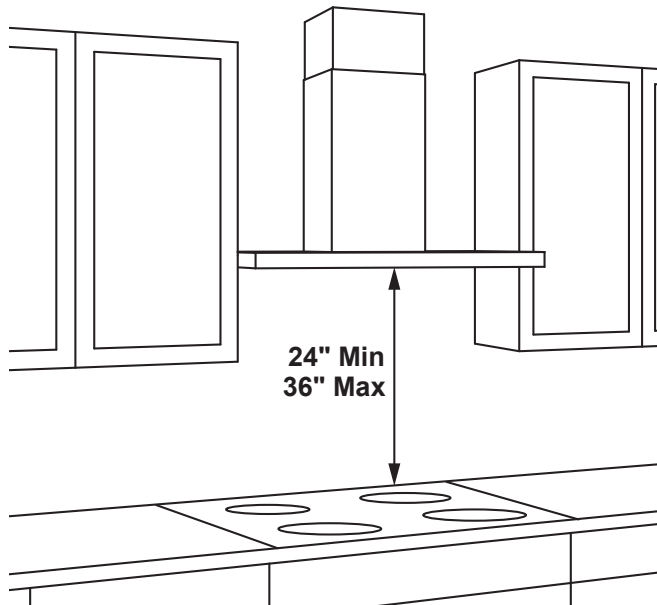

UVW9361SL/BL

Universal 36" Wall-Mount Glass Canopy Chimney Hood

DIMENSIONS AND INSTALLATION INFORMATION (IN INCHES)

INSTALLATION INFORMATION:

Before installing, consult Use & Care/installation instructions packed with product for current dimensional data.

OPTIONAL ACCESSORIES

UX12DC93SS/TS – 12(ft.) Ceiling Duct Cover Kit
Max ceiling height installation with kit – 12'-0" (36" hood spacing)

UX14DC93SS/TS – 14(ft.) Ceiling Duct Cover Kit
Max ceiling height installation with kit – 14'-0"

UXCF91 – Charcoal Filter (needed if used in recirculation mode)

UXRC1 – Remote Control (Wireless)

AMP RATING	
120V	TBD

36" models require a 36"-wide opening
*The supplied duct cover fits 7'-7" to 10'-6" ceiling heights
(12' ceiling height with optional high ceiling kit UX12DC93SS/UX12DC93TS)
(14' ceiling height with optional high ceiling kit UX14DC93SS/UX14DC93TS)