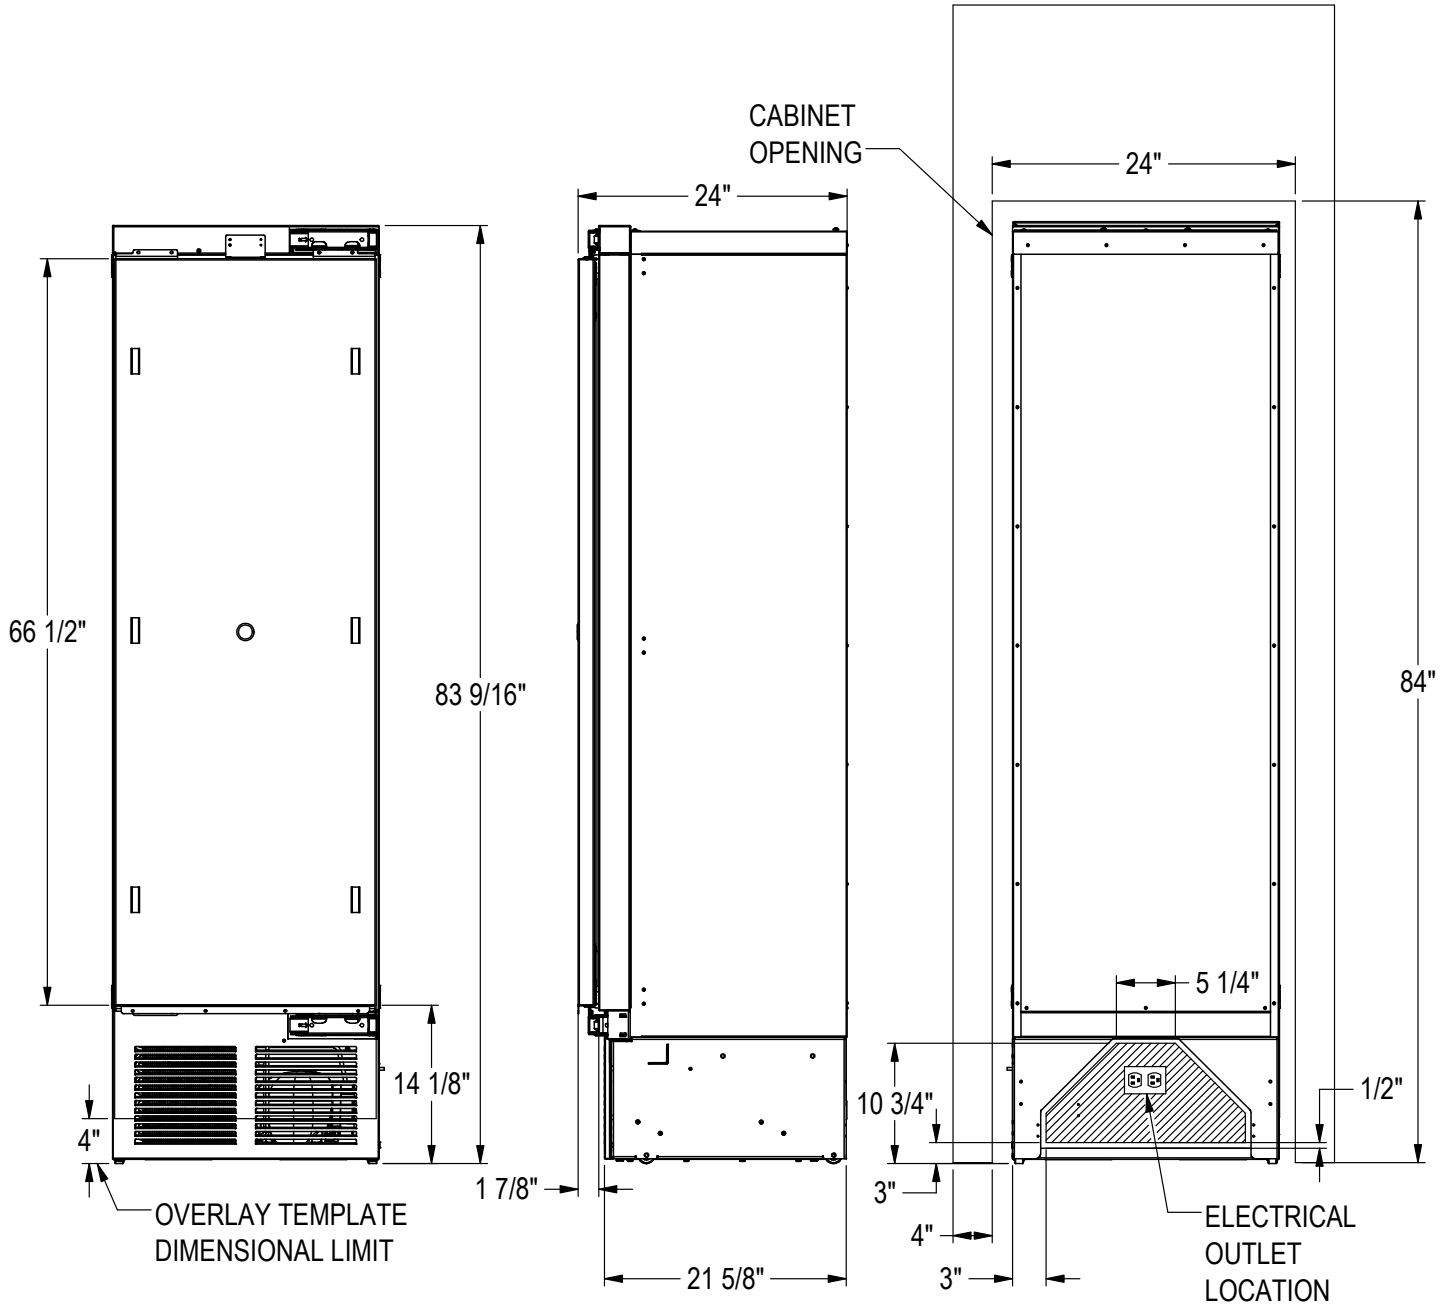

AVAILABLE MODELS

CR24F-1-2L	Freezer, solid overlay ready, hinged left
CR24F-1-2R	Freezer, solid overlay ready, hinged right

ACCESSORIES

- Dual installation kits
- Stainless steel exterior side finishing panels
- Stainless steel door panels with Perlick Pro Handle

Perlick accessories are available for purchase through an authorized Perlick dealer. For a full list of accessories and to find a dealer near you, visit perlick.com/residential.