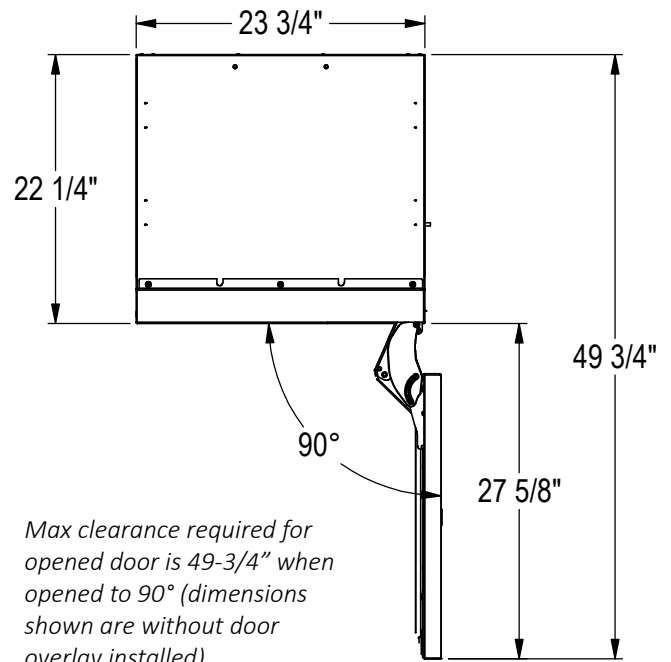

PRODUCT SPECIFICATIONS

Appliance Dimensions	Exterior Width	23-3/4"		
	Exterior Depth	24"*		
	Exterior Height	83-11/16"		
Required Cutout Dimensions	Cutout Width	24"		
	Cutout Depth	25"		
	Cutout Height	84"		
Depth with Door Open	49-3/4" (less door overlay installed)			
Product Weight	448 lbs			
Capacity	12.6 cu. ft.			
Electrical Requirements	Electrical Supply	115V, 60 Hz., 1 Phase, 2.3 amps		
	Electrical Service	15 amp dedicated circuit		
	Power Cord/ Receptacle	NEMA 5-15 plug, 5' /3 prong grounding-type		
Ambient Conditions†	F°	70	80	90
	RH%	80	78	75

*Less panel. With typical 3/4" overlay panel installed, depth becomes 24-3/4"

† In extreme ambient conditions that exceed those in the corresponding table, condensation may start to form on the front face of the cabinet. Condensation will subside as ambient temperature (F°) and relative humidity (RH%) lower to levels shown in table.

TEMPERATURE RANGES

Main Compartment	Factory Set to 0° (Range -10° -10°F)
-------------------------	--------------------------------------

Max clearance required for opened door is 49-3/4" when opened to 90° (dimensions shown are without door overlay installed)