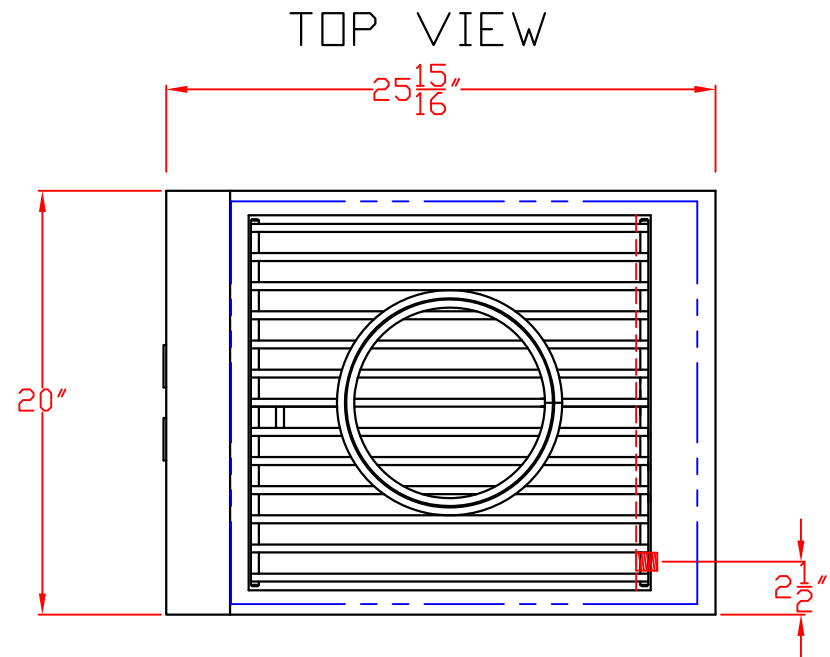

# LYNX POWER BURNER LPB W/ DIMENSIONS

ISLAND CUTOUT  
IN BLUE

1/20/10

LYNX POWER BURNER  
LPB  
ISLAND CUTOUT

TOP VIEW

FRONT VIEW

SIDE VIEW