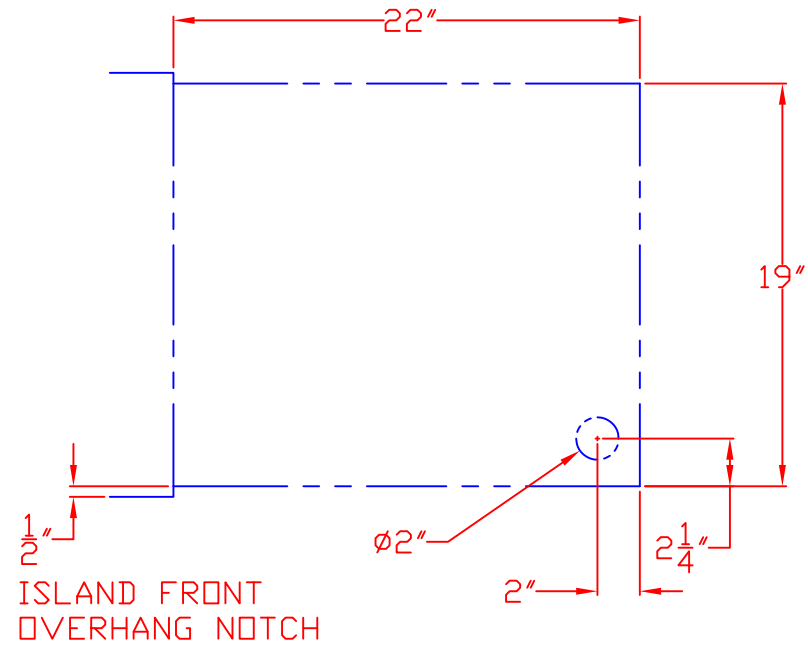

# LYNX POWER BURNER LPB W/ DIMENSIONS

ISLAND CUTOUT  
IN BLUE

1/20/10

LYNX POWER BURNER  
LPB  
ISLAND CUTOUT

TOP VIEW

FRONT VIEW

SIDE VIEW