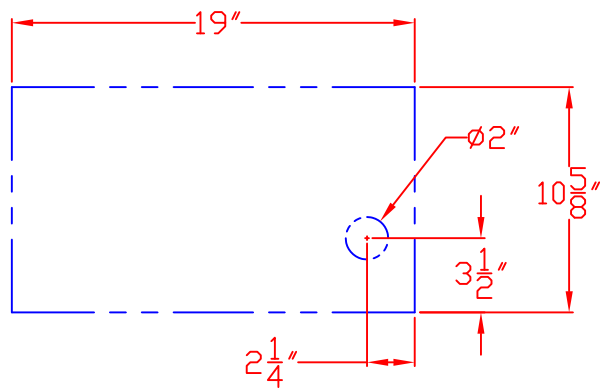

# LYNX POWER BURNER LPB W/ DIMENSIONS

ISLAND CUTOUT  
IN BLUE

1/20/10

LYNX POWER BURNER  
LPB  
ISLAND CUTOUT

TOP VIEW

FRONT VIEW

SIDE VIEW