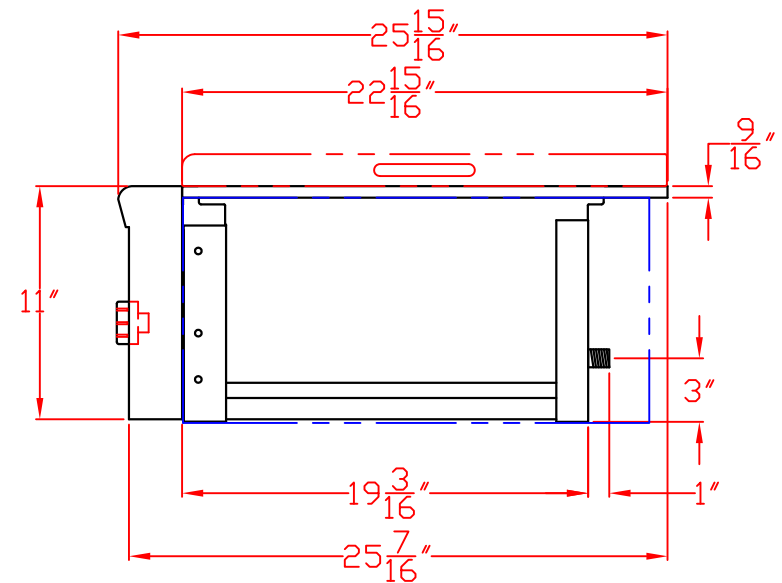

# LYNX POWER BURNER LPB W/ DIMENSIONS

ISLAND CUTOUT  
IN BLUE

1/20/10

LYNX POWER BURNER  
LPB  
ISLAND CUTOUT

TOP VIEW

FRONT VIEW

SIDE VIEW