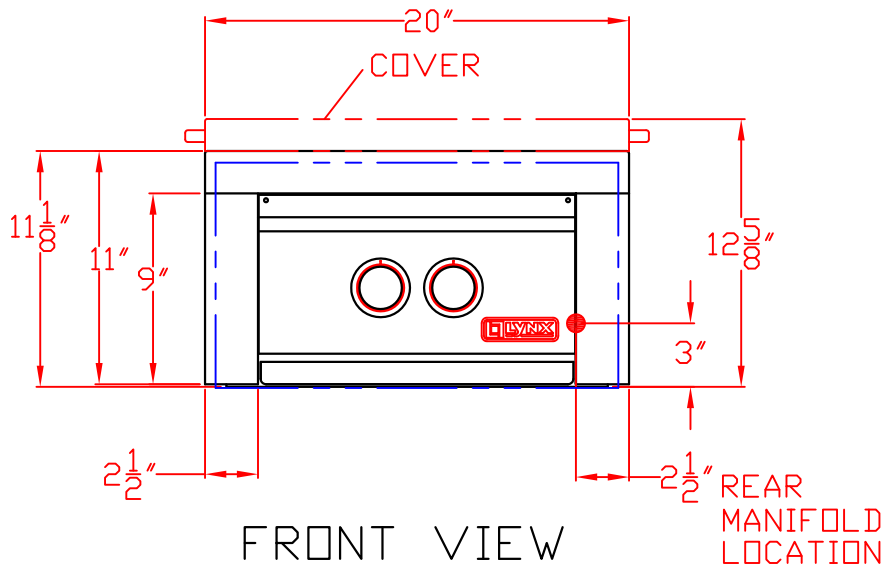

# LYNX POWER BURNER LPB W/ DIMENSIONS

ISLAND CUTOUT  
IN BLUE

1/20/10

LYNX POWER BURNER  
LPB  
ISLAND CUTOUT

TOP VIEW

FRONT VIEW

SIDE VIEW