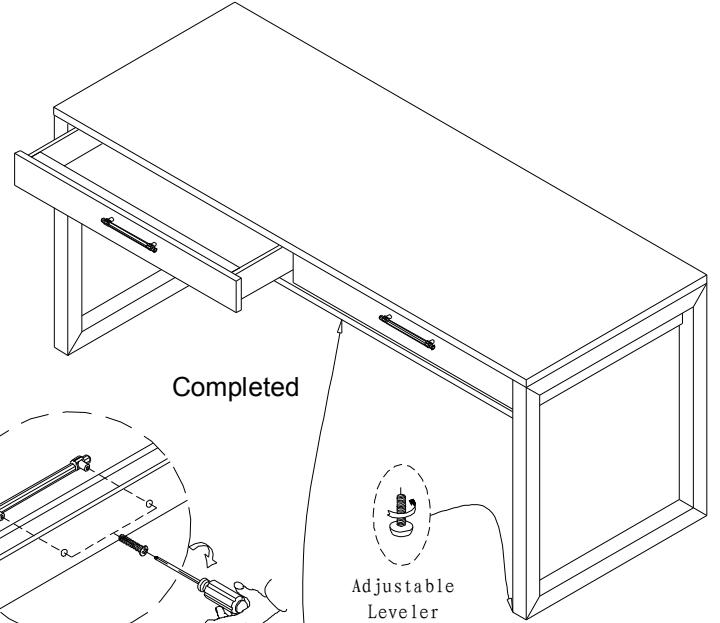

H O O K E R
— FURNITURE —

ASSEMBLY INSTRUCTION

Item: 1600-10468-DKW-Short Left/Right/Freestanding Desk

Thank you for purchasing this quality product. Be sure to unpack carefully looking for small parts which may have come loose during shipment.

Read all instruction and study the drawing carefully before starting the assembly process

HARDWARE PACK

NO	DRAWING	DESCRIPTION	SIZE	Q'TY
A		SCREW	8#*5/8"	7pcs
B		BOLT	Φ 1/4"*1-1/2"	6pcs
C		BOLT	Φ 1/4"*1"	4pcs
D		LOCK WASHER	Φ 1/4"* Φ 12*3	6pcs
E		FLAT WASHER	Φ 1/4"* Φ 19*2	6pcs
F		ALLEN WRENCH	4mm	1pc
G		BOLT	Φ 1/4"*3/4"	4pcs