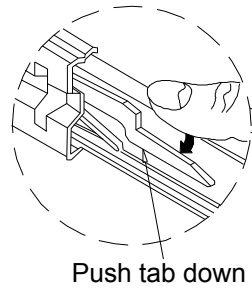

H O O K E R
— FURNITURE —

ASSEMBLY INSTRUCTION

Item: 1600-10468-DKW-Short Left/Right/Freestanding Desk

Thank you for purchasing this quality product. Be sure to unpack carefully looking for small parts which may have come loose during shipment.

Read all instruction and study the drawing carefully before starting the assembly process

HARDWARE PACK

NO	DRAWING	DESCRIPTION	SIZE	Q'TY
A		SCREW	8#*5/8"	7pcs
B		BOLT	Φ 1/4"*1-1/2"	6pcs
C		BOLT	Φ 1/4"*1"	4pcs
D		LOCK WASHER	Φ 1/4"* Φ 12*3	6pcs
E		FLAT WASHER	Φ 1/4"* Φ 19*2	6pcs
F		ALLEN WRENCH	4mm	1pc
G		BOLT	Φ 1/4"*3/4"	4pcs

Step 5

Push tab up

Step 3

Step 1

Step 2