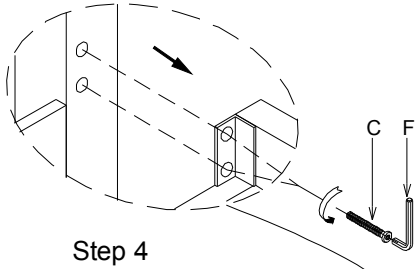

H O O K E R
— FURNITURE —

ASSEMBLY INSTRUCTION

Item: 1600-10468-DKW-Short Left/Right/Freestanding Desk

Thank you for purchasing this quality product. Be sure to unpack carefully looking for small parts which may have come loose during shipment.

Read all instruction and study the drawing carefully before starting the assembly process

HARDWARE PACK

NO	DRAWING	DESCRIPTION	SIZE	Q'TY
A		SCREW	8#*5/8"	7pcs
B		BOLT	Φ 1/4"*1-1/2"	6pcs
C		BOLT	Φ 1/4"*1"	4pcs
D		LOCK WASHER	Φ 1/4"* Φ 12*3	6pcs
E		FLAT WASHER	Φ 1/4"* Φ 19*2	6pcs
F		ALLEN WRENCH	4mm	1pc
G		BOLT	Φ 1/4"*3/4"	4pcs

Step 5

Push tab up

Step 3

Step 1

Step 2