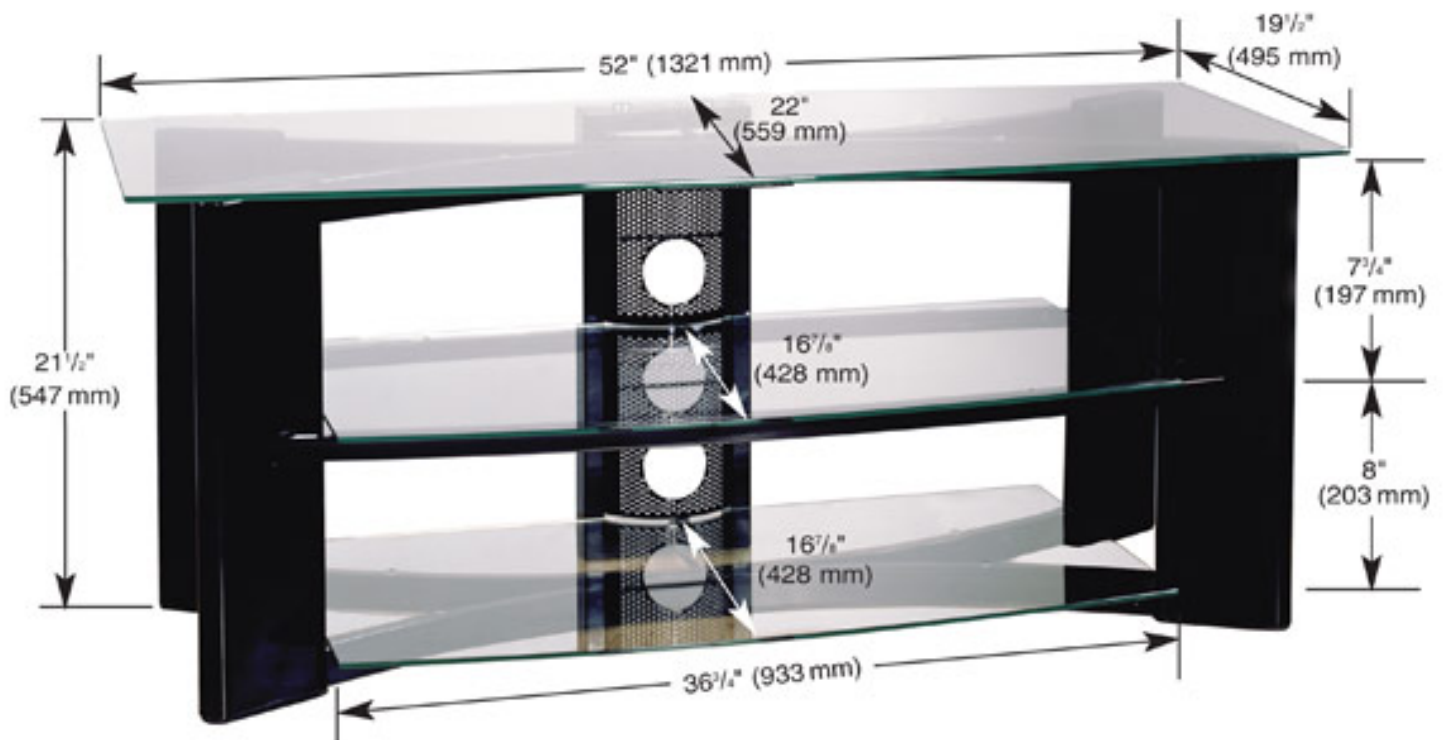

## AVS-2752HG

High Gloss Black Audio Video System

Overall:  
52" w x 21½" h x 22" d

Accommodates most TVs  
up to 52", plus at least four  
audio video components

Usable Middle Shelf:  
36¾" w x 7¾" h x 16⅞" d

Weight Capacity  
of each lower shelf:  
75 lbs. (34.1 kg)

Usable Bottom Shelf:  
36¾" w x 8" h x 16⅞" d

All measurements are nominal usable space.  
Specifications are subject to change without notice.