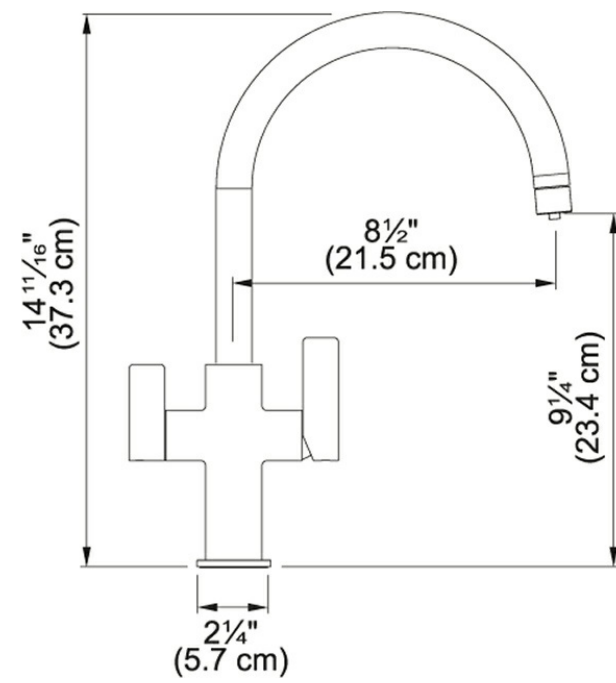

Product Picture

Technical Drawing

Product Information

Version	Arc Spout
Spray Type	Full Spray
Faucet Operation	2 Handle Mixer
Flow Rate	1.75 gpm
Cartridge	CERAMIC-DISCS-Ø-12.7
Countertop hole diameter	1 3/8"