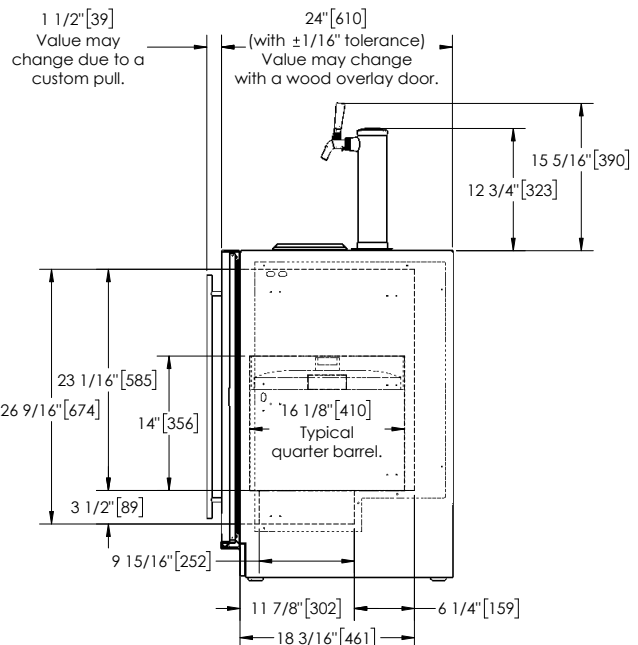

## PRODUCT SPECIFICATIONS

Overall Width	23-7/8" (60.64 cm.)
Overall Height	34-1/4" (86.96 cm.)
Overall Depth	24" (60.96 cm.)
Opening Width	24" (60.96 cm.)
Opening Height	34-3/8" (87.31 cm.)
Opening Depth	24" (60.96 cm.)
Refrigerated Volume	5.2 cu. ft.
Door Swing Clearance	25" (63.5 cm.) minimum
Electrical	115V, 60Hz., 1 Phase, 2.3 amps
Plumbing	None Required
Shipping Weight	222 lbs (100.7 kg.)
Annual Energy Consumption	305 kWh

# Number of faucets (24" models are available with 1 or 2 taps)

\* Also available hinge right

\* Leg leveler can add 3/4" [19] to these dimensions when fully extended.

Form No.HC24T-3  
Rev. 09.06.2017