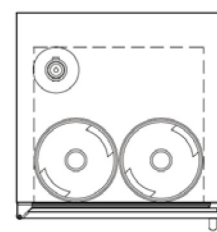

(2) 1/6 barrel

Form No.HC24T-3
Rev. 09.06.2017