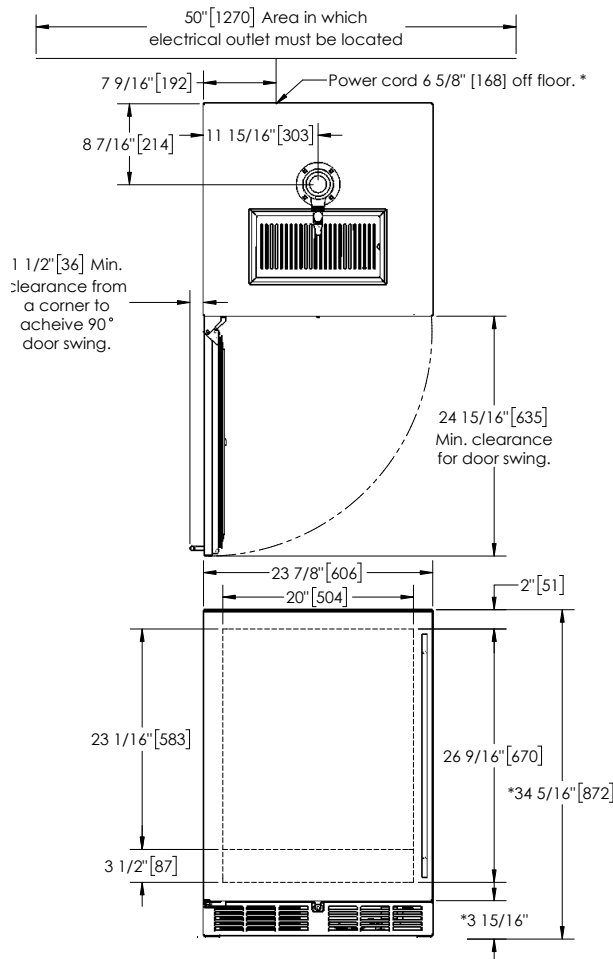

## HC24TB/TO FEATURES

- Available with solid stainless steel door or solid wood overlay door
- Stores (1) 1/4 barrel or (2) 1/6 barrels
- Complete, self-contained beer system
- Portable drainer; no plumbing required
- 1- or 2- faucet tapping kit
- Low profile coupler for "D" system keg values and 630SS standard beer faucet included
- Beer Dispenser temperature 33°- 42°F

## PRODUCT SPECIFICATIONS

Overall Width	23-7/8" (60.64 cm.)
Overall Height	34-1/4" (86.96 cm.)
Overall Depth	24" (60.96 cm.)
Opening Width	24" (60.96 cm.)
Opening Height	34-3/8" (87.31 cm.)
Opening Depth	24" (60.96 cm.)
Refrigerated Volume	5.2 cu. ft.
Door Swing Clearance	25" (63.5 cm.) minimum
Electrical	115V, 60Hz., 1 Phase, 2.3 amps
Plumbing	None Required
Shipping Weight	222 lbs (100.7 kg.)
Annual Energy Consumption	305 kWh

## INDOOR MODELS

HC24TB-3-1L#\* Solid stainless steel door, hinge left

HC24TB-3-2L#\* Solid wood overlay door, hinge left

# Number of faucets (24" models are available with 1 or 2 taps)

\* Also available hinge right

\* Leg leveler can add 3/4" [19] to these dimensions when fully extended.

Form No.HC24T-3  
Rev. 09.06.2017