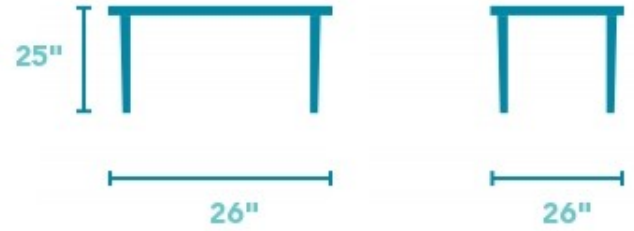

Platform

LAMP TABLE | W1433-02

26"W x 26"D x 25"H

Product Details

- Solid pine wood tray in a weathered gray wood finish
- Polished stainless steel

Eclectic elements in a modern design.

Make a statement with Platform. Its modern design includes eclectic elements pulled together for a striking look. Platform's weathered gray wood finish is beautifully contrasted with its polished stainless steel base, and a solid pine tray surface is an added distinctive feature making this piece like no other.