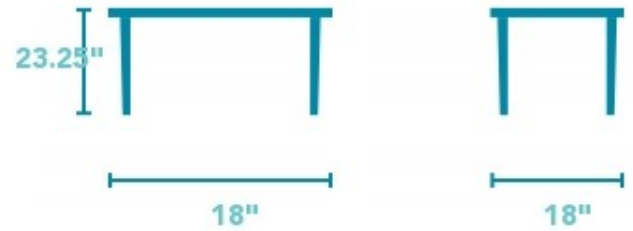

Carmen

MEDIUM BUNCHING TABLE | W1446-02

18"W x 18"D x 23.25"H

Product Details

- Bluestone top surface
- Metal base in an aged-bronze finish
- Coordinating Carmen round bunching tables available

Rustic contemporary design with contrasting finishes.