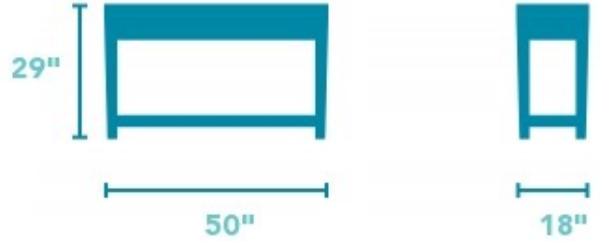

Product Details

- Antiqued concrete top surface with diamond pattern detailing
- Cylindrical metal base in a soft silver finish

Halo

SOFA TABLE | W1454-04

50"W x 18"D x 29"H

Industrial-inspired design with fine detailing.