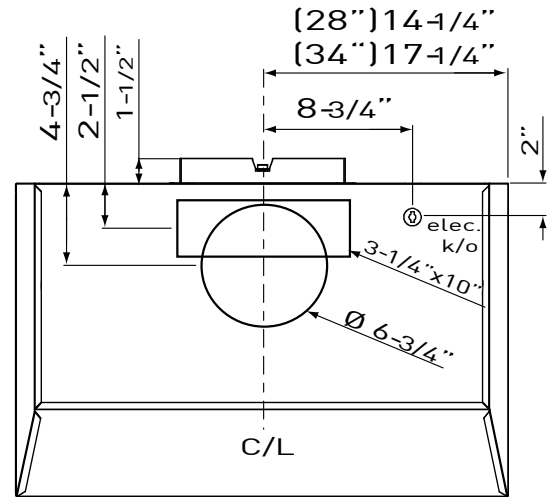

CORE

MONSOON MINI

INSERT

Good things come in small packages, and in this case it's the Monsoon Mini one-piece liner. Includes dual-level halogen lights, 3-speed mechanical slide controls and the newly upgraded hybrid

baffle filters. Equipped with a 300 CFM blower and the ability to duct either vertically or horizontally.

ZEPHYR
ZEPHYRONLINE.COM

3/4 Angle

Top

Back

MODEL	AK9128AS-BF	AK9134AS-BF
Stainless Steel		
Size	28-3/8" (30")	34-3/8" (36")
Blower CFM (Min. - Max.)	150 - 300	150 - 300
Sones (Min. - Max.)	1.5 - 4	1.5 - 4
FEATURES		
Controls	Mechanical Slide	Mechanical Slide
Speed Levels	3	3
Lighting	Halogen, 35W x2	Halogen, 35W x2
Dual-Level Lighting	Yes	Yes
Filters	Hybrid Baffle x2	Hybrid Baffle x2
Recirculating Option	Yes	Yes
DUCT SPECIFICATIONS		
Vertical Internal Blower	7" Round, 3-1/4" x 10"	7" Round, 3-1/4" x 10"
Horizontal Internal Blower	3-1/4" x 10"	3-1/4" x 10"
AC POWER	120V, 60Hz at Max. 1.5A	120V, 60Hz at Max. 1.5A
OPTIONAL ACCESSORIES		
Recirculating Kit	ZRC-9100A	ZRC-9100A
Bloom™ GU10 LED	ZOB0040	ZOB0040
Damper, 7" Round	AK00067	AK00067
MOUNTING HEIGHT RANGE*	26" - 36"	26" - 36"
WARRANTY	3 years parts, 1 year labor	3 years parts, 1 year labor

*Mounting height refers to distance between top of a 36" tall cooking surface and bottom of hood.