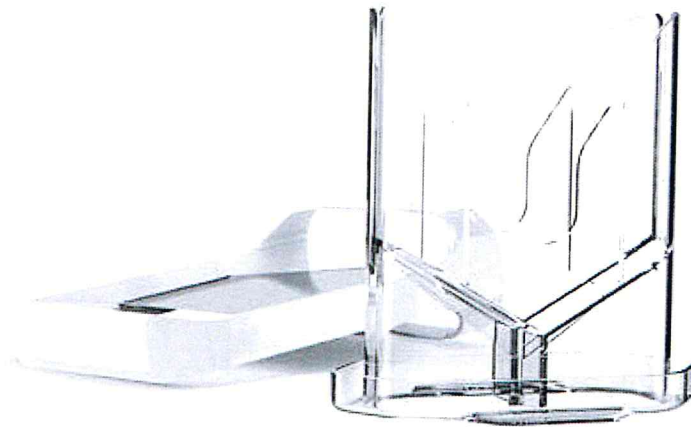

Bagel Splitter

Wholesome breakfast in a split second

Keep your fingers and thumbs happy, thanks to Prepara's ultimate bagel buddy. Just load your bagel into the universal size cradle and push down on the handle. You'll be splitting bagels evenly, cleanly and most importantly SAFELY!

Key Features:

- Stainless steel blade slices through bagels effortlessly
- Stable wide base
- Safer than a knife
- Cut even halves - perfect for toasting
- Easy cleanup - dishwasher safe

CUT & ENJOY

PRODUCT	STYLE	DIMENSIONS	PACKAGING	DIMENSIONS	ITEM ID	UPC	CASE
CUT GLOVE	GREY/GREEN	w5.8" x d3.6" x h7.75"	SINGLE	w5.8" x d3.6" x h8.75"	1033-SM	811039023096	6