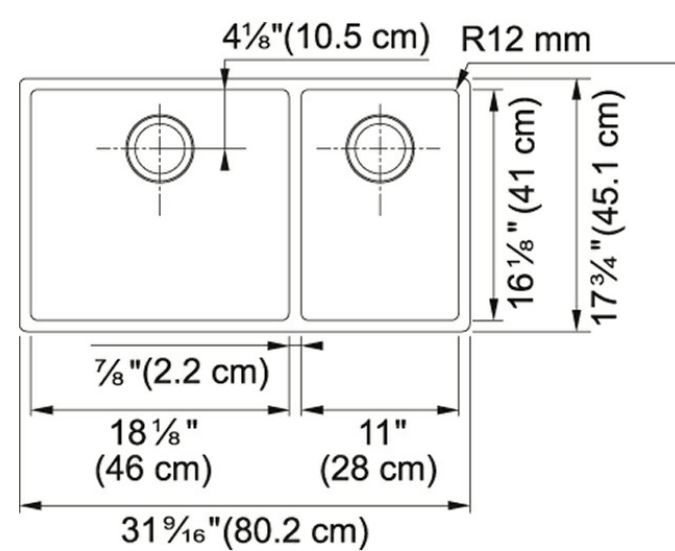

Product Picture

Technical Drawing

Product Dimensions

Length overall	31 1/2"
Width overall	17 3/4"
Depth Overall	9"
Length of large bowl	18 1/8"
Width of large bowl	16 1/8"
Depth of large bowl	9"
Length of small bowl	11"
Width of small bowl	16 1/8"
Depth of small bowl	9"
Minimum Cabinet Size	36"