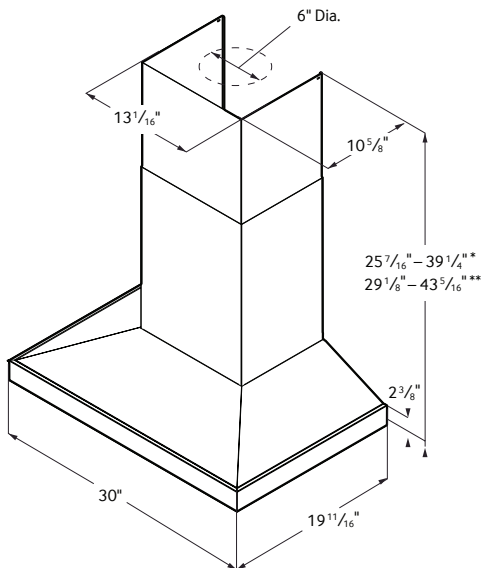

Dimensions and Clearance

* For Vented Installation

** For Non-Vented Recirculating Installation

Total Power

220W

Power Source

120V / 60 Hz / 15A

Range Hood

- 30" Stainless Steel Chimney Hood
- Vent Fan: 390 CFM (600 CFM Optional)
- Front-Centered, Touch Control
- 4 Fan Speeds: 3 Step, 1 Booster
- 74 dBA Noise Level
- Hood Connectivity Control
- Bluetooth On/Off Control
- Mobile Monitoring: Fan Speed, Lighting On/Off, Power Control
- Removable Baffle Filter
- LED Lighting

Warranty

One (1) Year All Parts and Labor

Product Dimensions & Weight (WxHxD)

Outside (Max) Hood Dimensions:

30" x 25⁷/₁₆" x 19¹¹/₁₆"

Weight: 44.1 lbs.

Shipping Dimensions & Weight (WxHxD)

Dimensions:

34¹/₄" x 26¹/₂" x 18¹/₁₆"

Weight: 56.7 lbs.

Color

Stainless Steel

Black Stainless Steel

Model

NK30K7000WS/A2

NK30K7000WG/A2

UPC Code

887276245263

887276245256

Hood Extension Kit

NK-AE705PWS

NK-AE705PWG

Recirculation Kit

NK-AF030FNB

Charcoal Filter

NK-AR050FNB