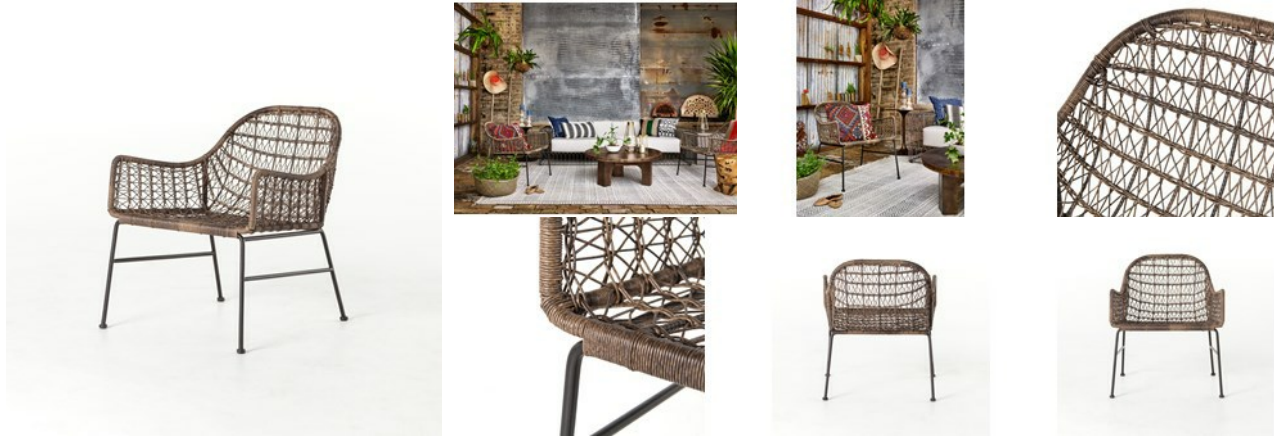

JLAN-138

Bandera Outdoor Woven Club Chair

OVERVIEW

Clean, contemporary shaping and an updated weave transform all-weather wicker into something modern. This take on the club chair is supported by a contrasting black iron base. Safe for outdoor spaces— cover or store indoors during inclement weather and when not in use.

Dimensions: W: 25.5" D: 29.75" H: 29"

Ready for Immediate Shipment: 63

More Arriving Soon: Yes, 1 to 3 weeks

PRODUCT DETAILS

SKU: JLAN-138

Collection: Grass Roots

Weight: 22.05 lb

Type: Chairs

Colors: Natural Black, Distressed Grey

Materials: Iron, Lacak

Volume: 18.72 cu ft

Category: Living Room

COLLECTION OVERVIEW

From the Grass Roots Collection

Bring the outdoors in with natural textures and modern lines. All-natural banana and abaca leaf weave creates dynamic contrast with modern and transitional framing, from smooth mahogany to slabs of primitive wood in natural finishes. Spare shapes and simple lines allow the beauty of warm-toned or sun-bleached finishes to shine through.