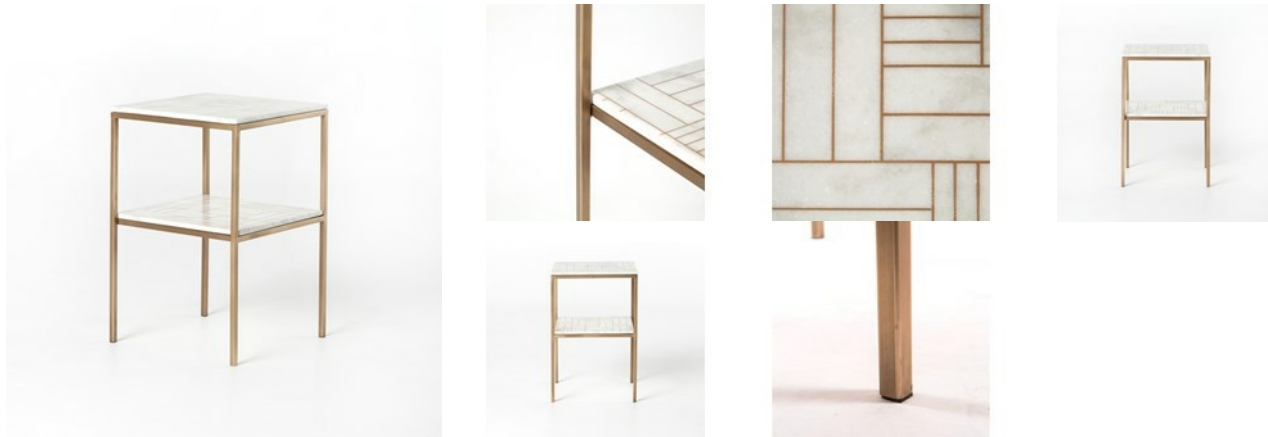

IASR-043

Piet Printed Marble Nightstand

OVERVIEW

Elegantly tiered nightstand combines antiqued brass with white marble that is screen-printed with a Mondrian-inspired pattern.

Dimensions: W: 16" D: 16" H: 24"

Ready for Immediate Shipment: 34

More Arriving Soon: Yes, 1 to 2 weeks

PRODUCT DETAILS

SKU: IASR-043

Collection: Asher

Weight: 33.51 lb

Type: Nightstands

Colors: Antique Brass, Piet Screen Print Marble

Materials: Stainless Steel, Marble

Volume: 9.18 cu ft

Category: Bedroom

COLLECTION OVERVIEW

From the Asher Collection

Eye-catching shapes and finishes define occasional pieces great for entertaining. Etched and basket-woven detailing add character to antiqued brass and pewter with touches of copper and gunmetal. Mirror, glass and marble call to mind art deco and old Hollywood glamour. These pieces mix as effortlessly as a cocktail, accenting spaces from the soft and feminine to the starkly modern.