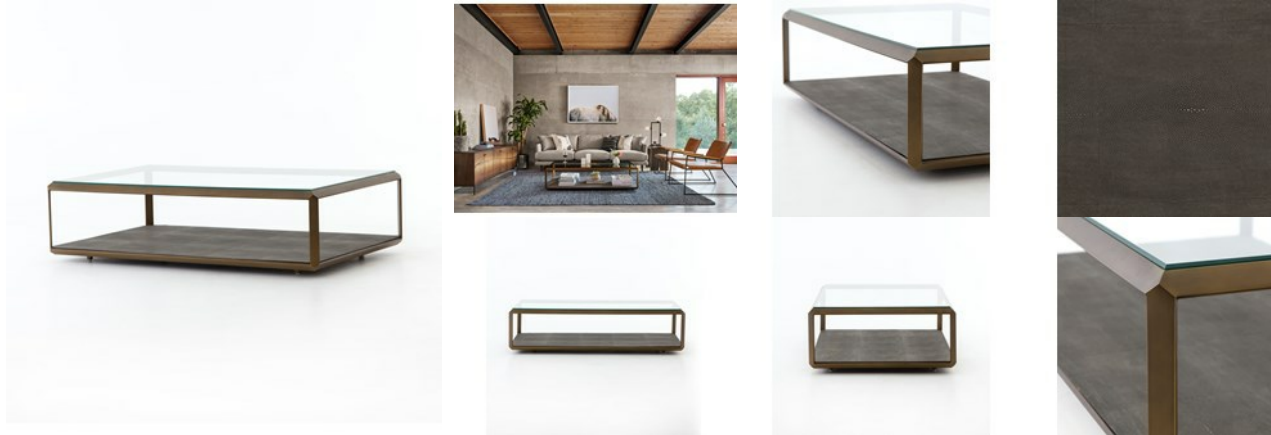

VBEN-016A

Shagreen Shadow Box Coffee Table-Brass

OVERVIEW

A layer of grey faux shagreen sets an intriguing textural backdrop for prized possessions. Antique brass-finished iron framing and low styling places a fresh, functional spin on the traditional shadowbox.

Dimensions: W: 56" D: 32" H: 14"

Ready for Immediate Shipment: 34

More Arriving Soon: Yes, 5 to 7 weeks

PRODUCT DETAILS

SKU: VBEN-016A

Collection: Bentley

Weight: 0 lb

Type: Coffee Tables

Colors: Antique Brass, Grey Shagreen, Tempered Glass

Materials: Iron, Resin, Tempered Glass

Volume: 25.43 cu ft

Category: Living Room

COLLECTION OVERVIEW

From the Bentley Collection

Explore artful accents for modern living. Stunning occasional tables, bar carts, and desks add statement-making style in a range of intriguing shapes and high-end materials. Pops of stainless steel, antiqued brass, and faux shagreen give functional pieces a presence that is both on-trend and timeless.