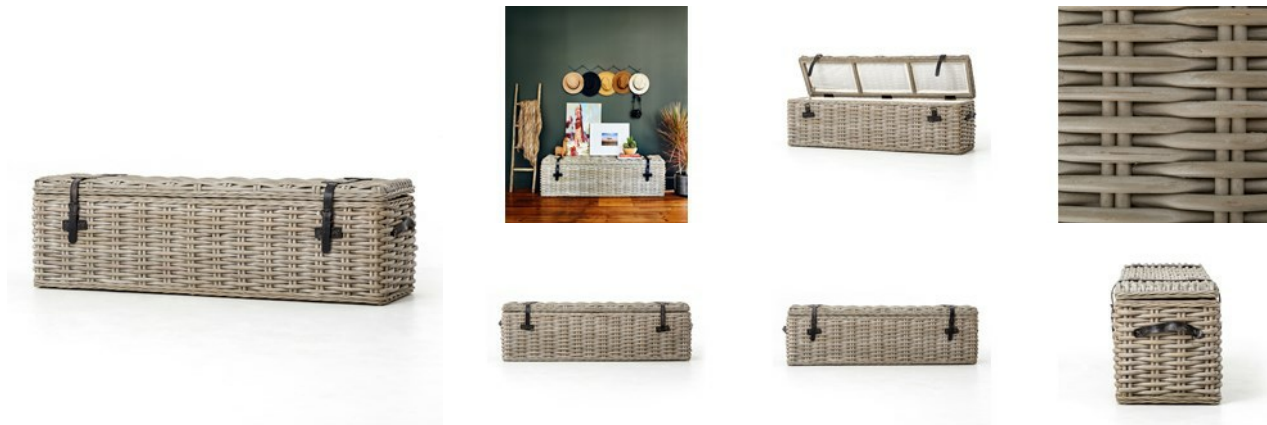

JSD-0030

Bedroom Trunk

OVERVIEW

A solid mahogany frame is covered in woven rattan. Grandly scaled trunk is accented with leather straps and buckles. Linen-lined interior.

Dimensions: W: 63.75" D: 16.5" H: 19.75"

Ready for Immediate Shipment: 15

More Arriving Soon: Yes, Early March

PRODUCT DETAILS

SKU: JSD-0030

Collection: Theory

Weight: 44.78 lb

Type: Trunks

Colors: Vintage Grey

Materials: Rattan

Volume: 13.42 cu ft

Category: Bedroom

COLLECTION OVERVIEW

From the Theory Collection

An eclectic inventory of found objects, reinvented. Unexpected pairings teeter on the edge of rule-breaking, then find balance in traditional forms, clever details and sophisticated materials. Designed with an antique dealer's trained eye then re-edited to mix into the modern day home, each piece looks as if it could have been inherited, bringing an artful, curatorial style to life.