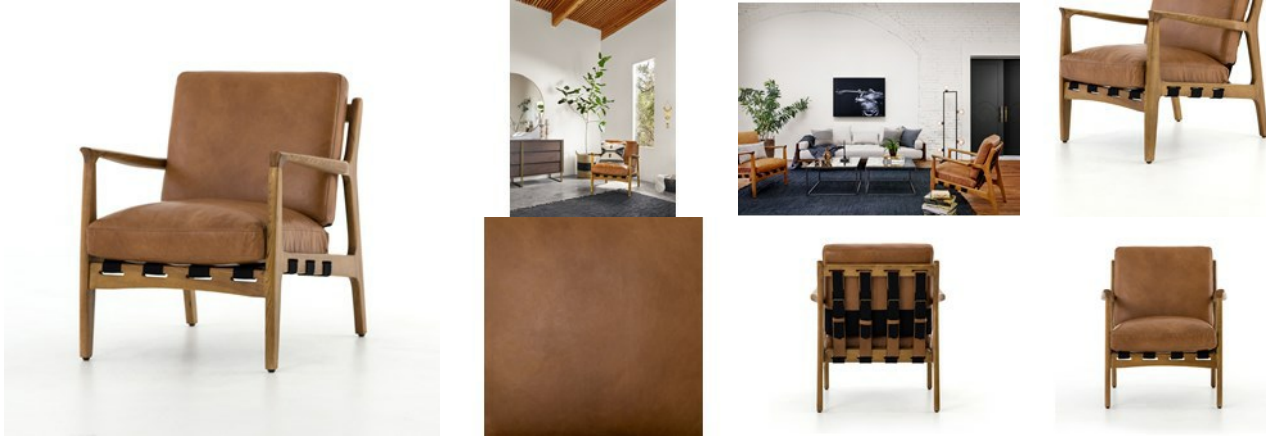

## Silas Chair-Patina Copper

---

### OVERVIEW

A striking silhouette with design-forward details any way you look at it. Top-grain, hand-finished leather sits in a natural ash wood frame held by parachute strapping made of canvas, leather and metal buckles.

**Dimensions:** W: 28" D: 32.75" H: 33"

**Ready for Immediate Shipment:** 156

**More Arriving Soon:** Yes, Mid March

---

### PRODUCT DETAILS

**SKU:** CBSH-004-102

**Collection:** Bishop

**Weight:** 28.66 lb

**Type:** Chairs

**Colors:** Patina Copper, Ash Wood Natural

**Materials:** Leather, Ash

**Volume:** 19.78 cu ft