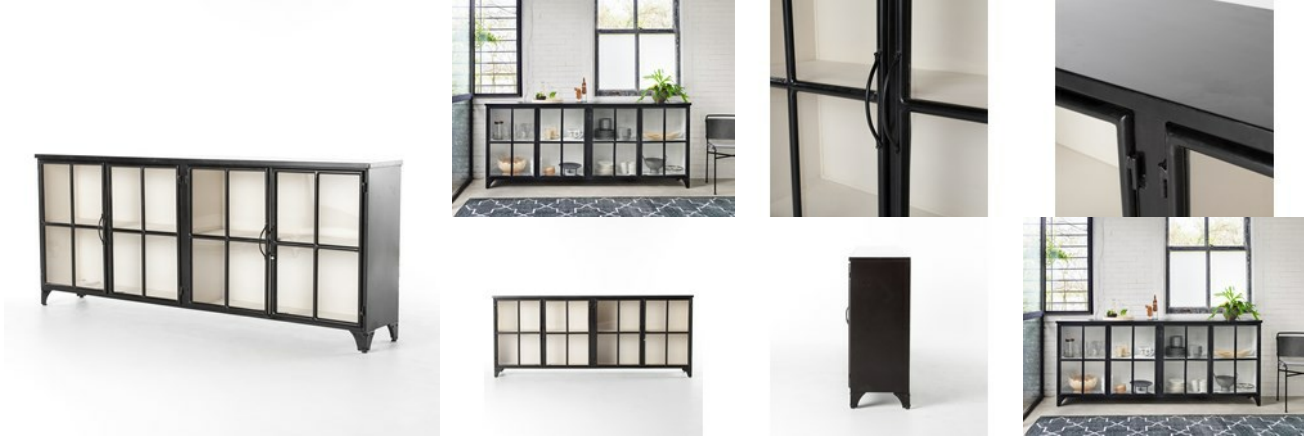

## Camila Sideboard

---

### OVERVIEW

A black iron frame with windowpane detail contrasts a stark white interior for an updated take on the traditional media console. Open-front glass doors and ample shelving maximize media storage options.

### PRODUCT DETAILS

**SKU:** IRCK-135

**Collection:** Rockwell

**Weight:** 205.03 lb

**Type:** Sideboards

**Colors:** Painted White, Black

**Materials:** Iron, Iron

**Volume:** 50.85 cu ft