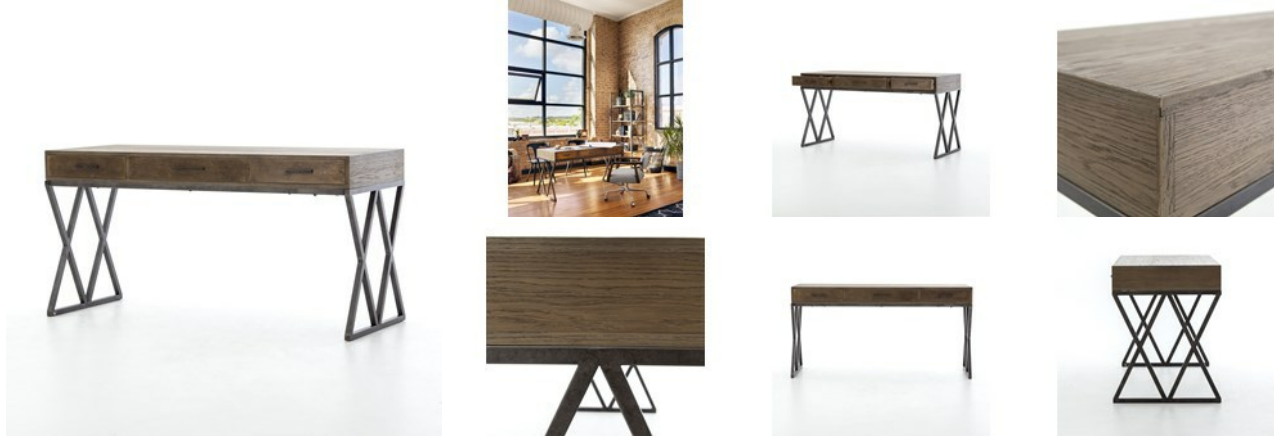

CIMP-11J

Sampson Desk

OVERVIEW

Distinctive lines, sleek scale, and ample storage. Greyed oak desktop contrasts with brass-clad drawer fronts in antiqued brass finish.

Dimensions: W: 59" D: 23.5" H: 30"

Ready for Immediate Shipment: 0

More Arriving Soon: Yes, Early March

PRODUCT DETAILS

SKU: CIMP-11J

Collection: Hughes

Weight: 88.18 lb

Type: Desks

Colors: Antique Brass Clad, Light Rustic Black, Auburn

Materials: Brass, Iron, Oak

Volume: 10.59 cu ft

Category: Office

COLLECTION OVERVIEW

From the Hughes Collection

Alluring contrasts, incredible textures, intriguing finishes and modern functionality. Refined forms take inspiration from many eras, re-worked with reclaimed character woods, slate, stone, and iron for rustic allure. Woods are reclaimed from old buildings are bleached, sanded, and finished to heighten raw beauty.