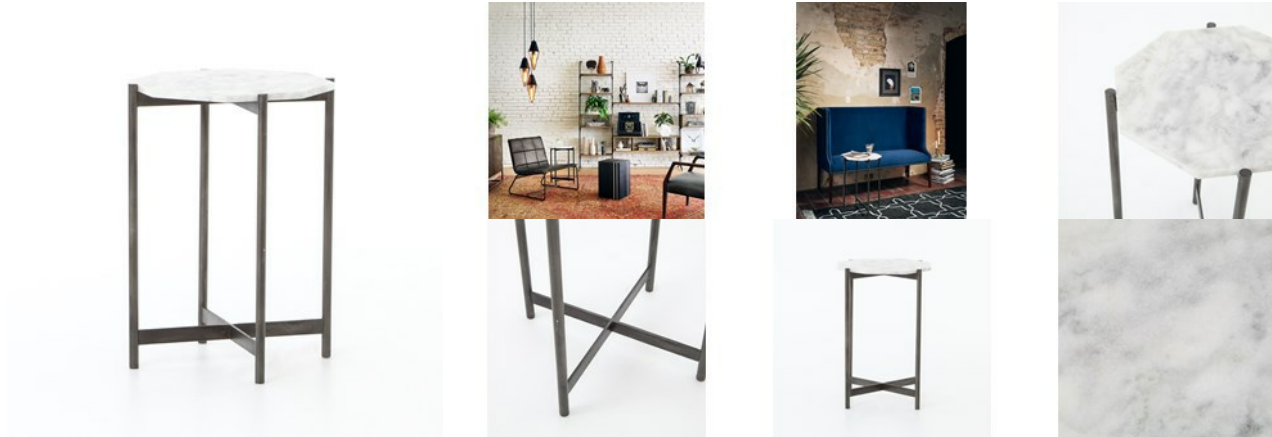

IMAR-68

## Adair Side Table

---

### OVERVIEW

Opposites do tend to attract. A leggy base in rough, hammered-grey aluminum plays up a refined, precisely shaped white marble top.

**Dimensions:** W: 15" D: 15" H: 22"

**Ready for Immediate Shipment:** 9

### PRODUCT DETAILS

**SKU:** IMAR-68

**Collection:** Marlow

**Weight:** 18.74 lb

**Type:** Side Tables

**Colors:** Hammered Grey, Polished White Marble

**Materials:** Iron, Marble

**Volume:** 3.53 cu ft