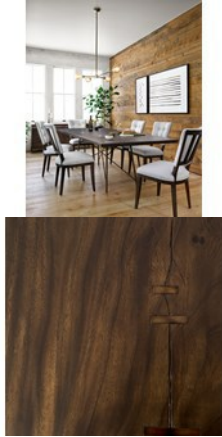

UWES-142

Rocky 101" Dining Table

OVERVIEW

X marks the spot. A bronzed iron base strikes a spare, geo-inspired shape to support a top of smoked saman to bring an intriguing contrast of texture and trend to the dining table.

Dimensions: W: 101.5" D: 45.25" H: 29.25"

Ready for Immediate Shipment: 0

More Arriving Soon: Yes, Late January

PRODUCT DETAILS

SKU: UWES-142

Collection: Wesson

Weight: 127.87 lb

Type: Dining Tables

Colors: Bronzed Iron, Smoked Saman

Materials: Iron, Saman

Volume: 38.14 cu ft

Category: Dining Room

COLLECTION OVERVIEW

From the Wesson Collection

Discover dining and occasional tables with exclusive, artisan finishes. Oxidation transforms heavy materials into something light and elegant. Iron is acid-washed and sealed to preserve the moment in time. Heavily distressed, reclaimed oak contrasts with smooth, splayed legs. Geometric and flatstock underpinnings feel ahead of the curve.