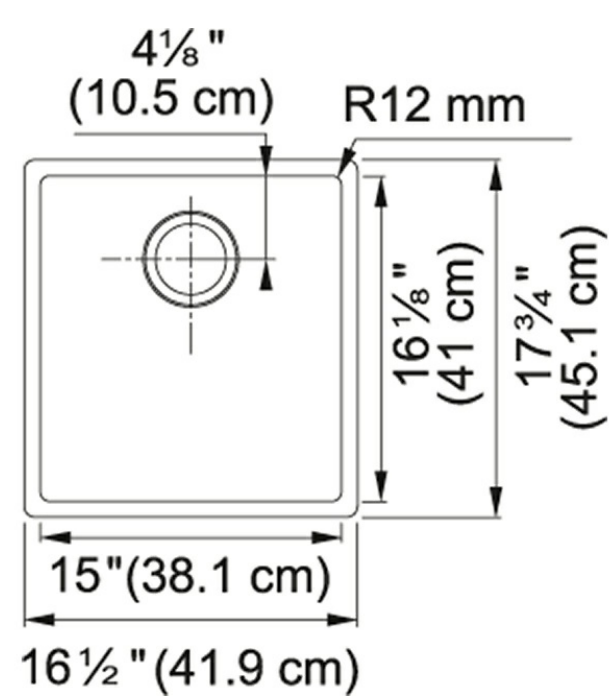

Product Picture

Technical Drawing

Product Dimensions

| | |
|----------------------|---------|
| Length overall | 16 1/2" |
| Width overall | 17 3/4" |
| Depth Overall | 9" |
| Length of large bowl | 15" |
| Width of large bowl | 16 1/8" |
| Depth of large bowl | 9" |
| Minimum Cabinet Size | 21" |

General Information

| | |
|-----------------|----------|
| Number of Bowls | 1 |
| Where to buy | Showroom |

Article Numbers

| | |
|----------------|--------------|
| FUN# | 122.0371.982 |
| US Part Number | CUX11015 |