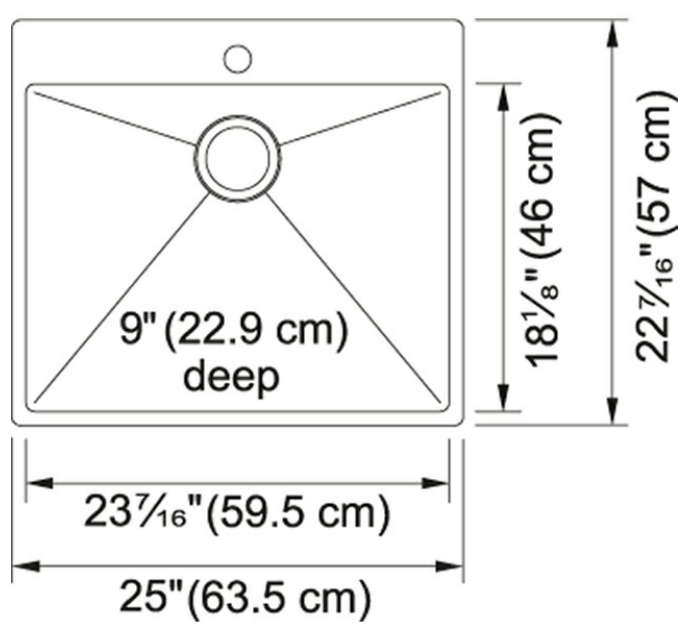

Vector HFS2522-1 Stainless Steel

Product Picture

Technical Drawing

Product Dimensions

Length overall	22"
Depth Overall	9"
Length of large bowl	18"
Width of large bowl	24"
Depth of large bowl	9"
Minimum Cabinet Size	27"

General Information

Type of Material	18 Gauge Stainless Steel
Number of Bowls	1
Faucet Hole	1
Where to buy	Home Center

Article Numbers

FUN#	127.0371.975
US Part Number	HFS2522-1