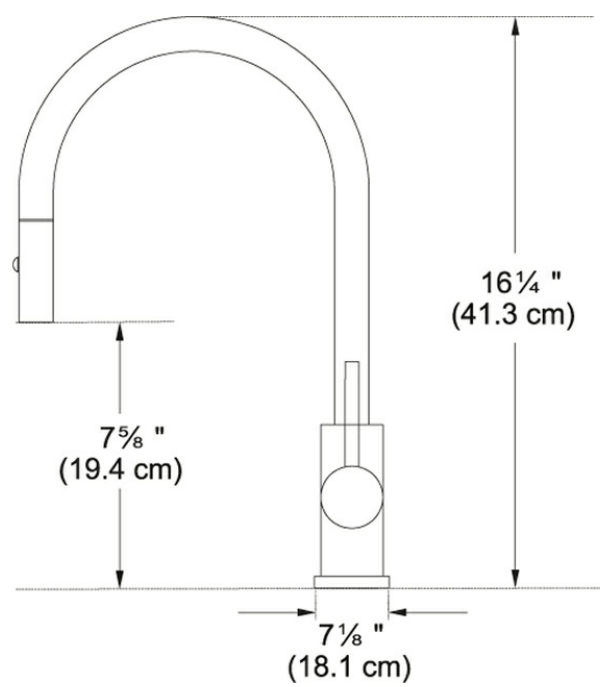

Eos FF3350 Stainless Steel

A stylish choice, the sleek steel finish provides the perfect compliment to modern spaces.

Product Picture

Technical Drawing

Product Information

Version	Pull-Down
Spray Type	Full and Needle Spray
Faucet Operation	Side Lever
Flow Rate	1.75 gpm
Cartridge	35mm Ceramic Cartridge
Where to buy	Showroom

Article Numbers

FUN#	115.0385.079
US Part Number	FF3350