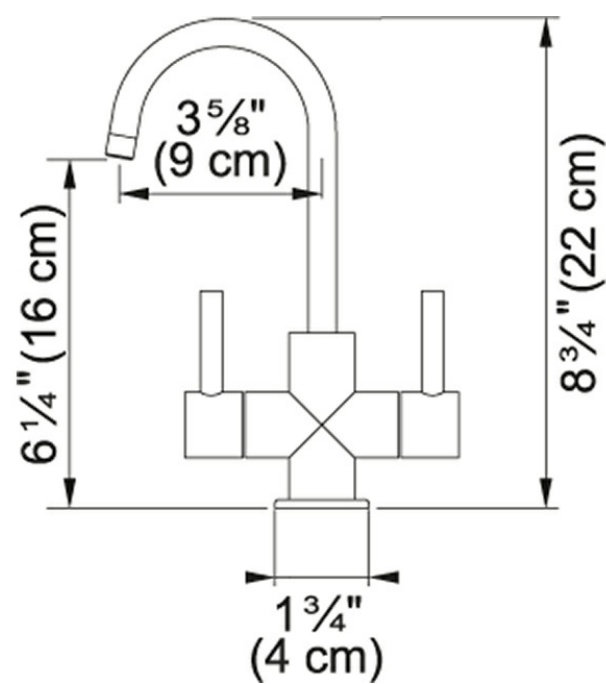

## LB13250 Stainless Steel

Franke's Steel line of faucets boast solid stainless steel construction for superior corrosion resistance, inside and out.

Product Picture

Technical Drawing

Product Information

Version	Hot & Filtered Cold Water Dispenser
Flow Rate	0.5 gpm
Faucet Operation	2 Handle Mixer
Spout Swivel Range	360 °
Where to buy	Showroom

Article Numbers

FUN#	120.0355.512
US Part Number	LB13250