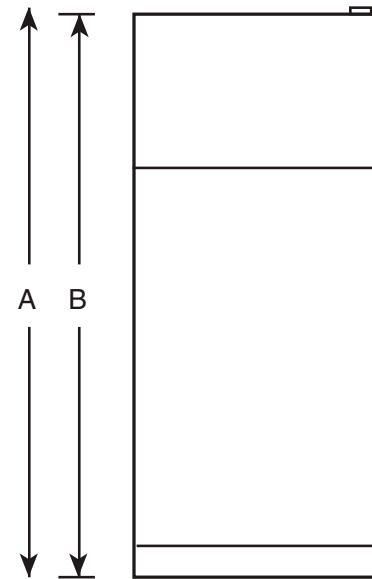

GTE18GMH

GE® Series ENERGY STAR® 17.5 Cu. Ft. Top-Freezer Refrigerator

DIMENSIONS AND INSTALLATION INFORMATION (IN INCHES)

Overall Dimensions	Height to top of hinge (in.) A	67-3/8
	Height to top of case (in.) B	66-7/8
	Case depth without door (in.) C	26-5/8
	Case depth less door handle (in.) D	30-1/2
	Case depth with door handle (in.) E	32-7/8
	Depth with fresh food door open 90° (in.) F	56-3/4
	Width (in.) G	28
	Width with door open 90° inc. door handle (in.) H	30-7/8
Air Clearances	Each side (in.)	3/4
	Top (in.)	1
	Back (in.)	2

FRONT VIEW