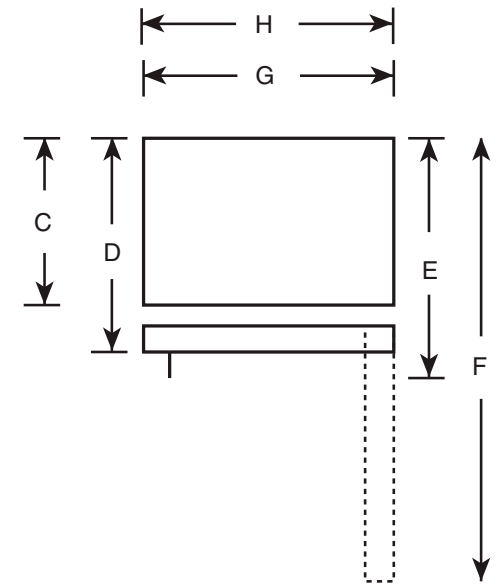

TOP VIEW

GE APPLIANCES

For answers to your Monogram®, GE Profile™ Series or GE® Series appliance questions, visit our website at geappliances.com or call GE Answer Center® service, 800.626.2000.

Listed by
Underwriters
Laboratories

As an ENERGY STAR® partner, GE has determined that this product meets the ENERGY STAR guidelines for energy efficiency.