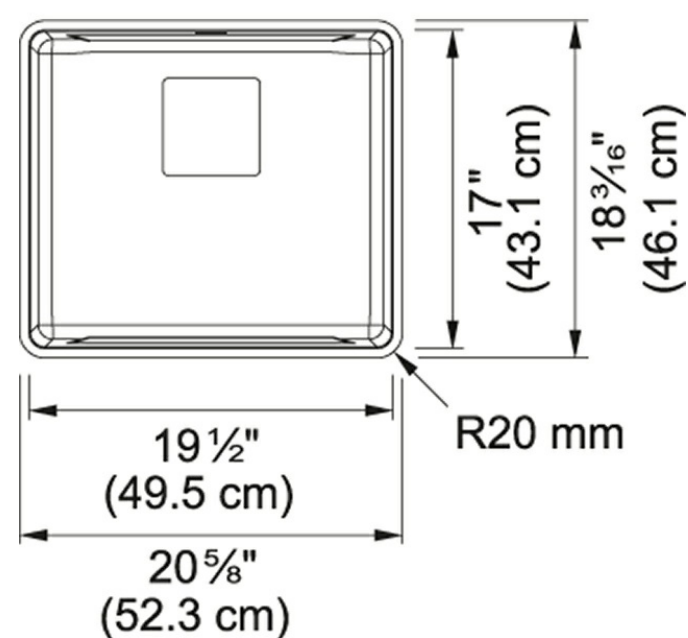

A complete selection of accessories maximizes the efficiency of the Pescara sink with the same level of detail and quality Franke is known for.

Product Picture

Technical Drawing

Product Dimensions

Length overall	18187 1/2"
Width overall	20625"
Depth Overall	9"
Length of large bowl	17"
Width of large bowl	19 1/2"
Minimum Cabinet Size	24"

General Information

Cut-Out Template	Yes
Where to buy	Showroom

Article Numbers

FUN#	122.0491.563
US Part Number	PTX110-20