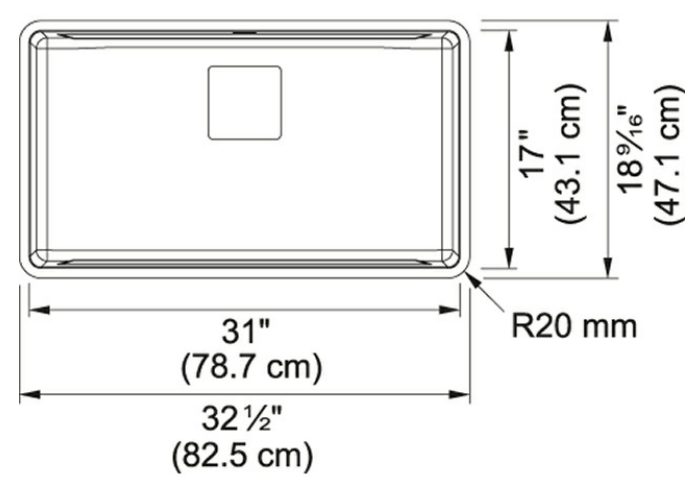

A complete selection of accessories maximizes the efficiency of the Pescara sink with the same level of detail and quality Franke is known for.

Product Picture

Technical Drawing

Product Dimensions

Length overall	18 1/2"
Width overall	32 1/2"
Depth Overall	9 1/2"
Length of large bowl	17"
Width of large bowl	31"
Minimum Cabinet Size	36"

General Information

Cut-Out Template	Yes
Where to buy	Showroom

Article Numbers

FUN#	122.0491.567
US Part Number	PTX110-31