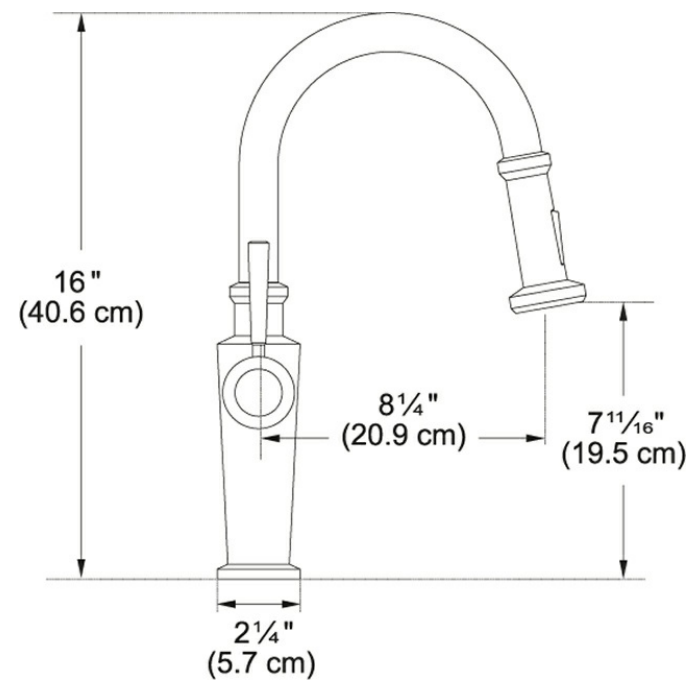

Product Picture

Technical Drawing

Product Information

Version	Bar/Prep
Spray Type	Full and Needle Spray
Faucet Operation	Side Lever
Flow Rate	1.75 gpm
Cartridge	28mm Ceramic Cartridge
Where to buy	Showroom

Article Numbers

FUN#	115.0481.413
US Part Number	FFP5200