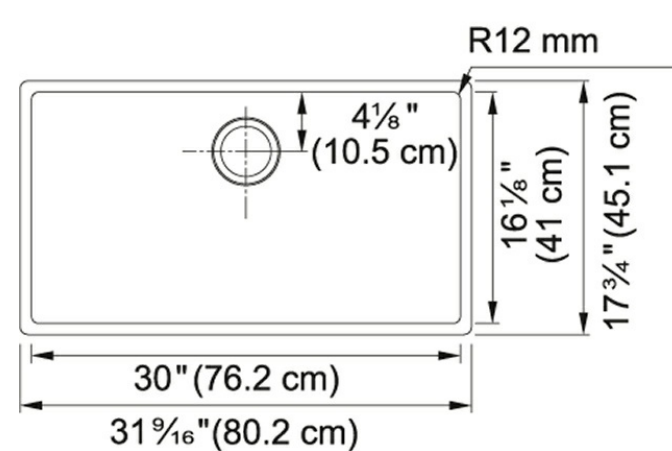

Product Picture

Product Dimensions

Length overall	31 1/2"
Width overall	17 3/4"
Depth Overall	9"
Length of large bowl	30"
Width of large bowl	16 1/8"
Depth of large bowl	9"
Minimum Cabinet Size	36"

Technical Drawing